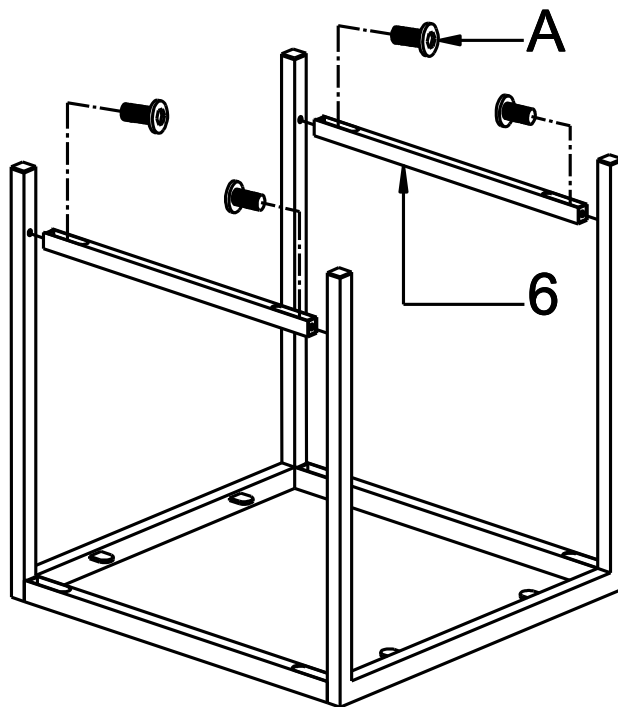

ASSEMBLY INSTRUCTIONS

ITEM NO.3280-31 3PC PACK OCC SET

1	2	3	4
 <p>COFFEE TABLE GLASS TOP</p> <p>1PC</p>	 <p>END TABLE GLASS TOP</p> <p>2PCS</p>	 <p>COFFEE TABLE SIDE PANEL</p> <p>2PCS</p>	 <p>END TABLE SIDE PANEL</p> <p>4PCS</p>
5	6	7	
 <p>BIG TOP STRETCHER</p> <p>6PCS</p>	 <p>SMALL BOTTOM STRETCHERE</p> <p>6PCS</p>	 <p>WOOD TRAY</p> <p>2PCS</p>	
A	B	C	D
 <p>1/4"x5/8"</p> <p>12 PCS</p>	 <p>5/16"X5/8"</p> <p>12 PCS</p>	 <p>GLASS PAD</p> <p>14 PCS</p>	 <p>BLACK ADHESIVE PAD</p> <p>8 PCS</p>
E	F		
 <p>1/4" WRENCH</p>	 <p>5/16" WRENCH</p>		

***** Do not tighten screws & bolts until the entire unit is completely assembled.**

COFFEE TABLE

Step 1 :

Step 2 :

Step 3 :

***** Do not tighten screws & bolts until the entire unit is completely assembled.**

END TABLE

Step 4 :

Step 5 :

Step 6 :

Step 7 :

EASY STYLE/DESIGN CHANGE AS YOUR PREFER.