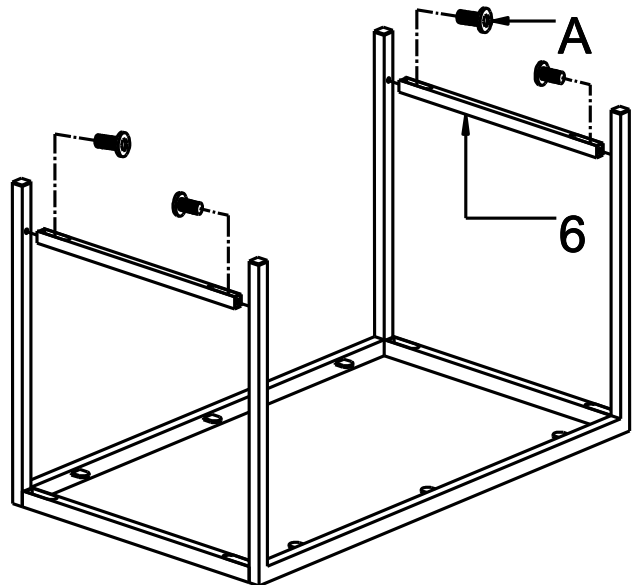

*** Do not tighten screws & bolts until the entire unit is completely assembled.

COFFEE TABLE

Step 1 :

Step 2 :

Step 3 :