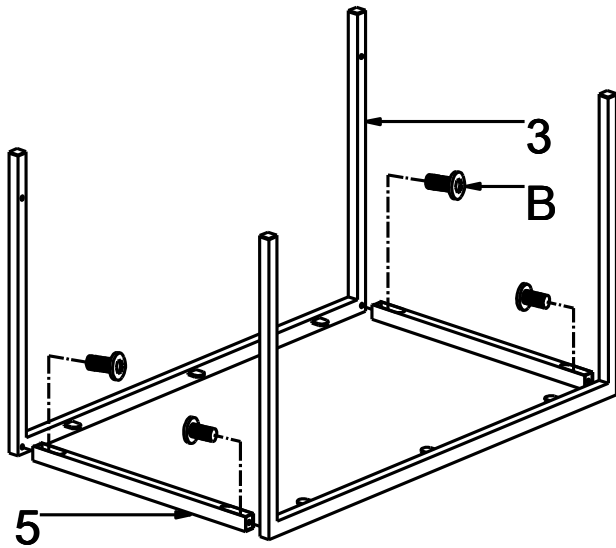

ASSEMBLY INSTRUCTIONS

ITEM NO.3280-31 3PC PACK OCC SET

1	2	3	4
 <p>COFFEE TABLE GLASS TOP</p> <p>1PC</p>	 <p>END TABLE GLASS TOP</p> <p>2PCS</p>	 <p>COFFEE TABLE SIDE PANEL</p> <p>2PCS</p>	 <p>END TABLE SIDE PANEL</p> <p>4PCS</p>
5	6	7	
 <p>BIG TOP STRETCHER</p> <p>6PCS</p>	 <p>SMALL BOTTOM STRETCHERE</p> <p>6PCS</p>	 <p>WOOD TRAY</p> <p>2PCS</p>	
A	B	C	D
 <p>1/4"x5/8"</p> <p>12 PCS</p>	 <p>5/16"X5/8"</p> <p>12 PCS</p>	 <p>GLASS PAD</p> <p>14 PCS</p>	 <p>BLACK ADHESIVE PAD</p> <p>8 PCS</p>
E	F		
 <p>1/4" WRENCH</p>	 <p>5/16" WRENCH</p>		

***** Do not tighten screws & bolts until the entire unit is completely assembled.**

COFFEE TABLE

Step 1 :

Step 2 :

Step 3 :

***** Do not tighten screws & bolts until the entire unit is completely assembled.**