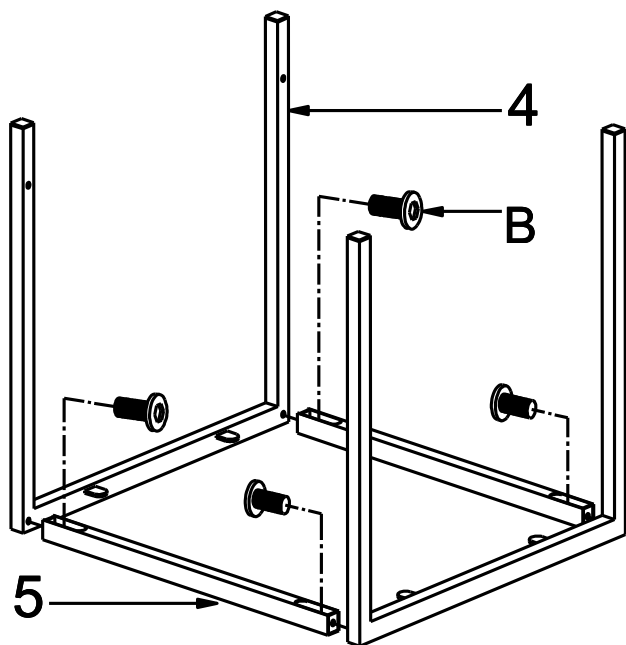

ASSEMBLY INSTRUCTIONS

ITEM NO.3280-31 3PC PACK OCC SET

1	2	3	4
 <p>COFFEE TABLE GLASS TOP</p> <p>1PC</p>	 <p>END TABLE GLASS TOP</p> <p>2PCS</p>	 <p>COFFEE TABLE SIDE PANEL</p> <p>2PCS</p>	 <p>END TABLE SIDE PANEL</p> <p>4PCS</p>
5	6	7	
 <p>BIG TOP STRETCHER</p> <p>6PCS</p>	 <p>SMALL BOTTOM STRETCHERE</p> <p>6PCS</p>	 <p>WOOD TRAY</p> <p>2PCS</p>	
A	B	C	D
 <p>1/4"x5/8"</p> <p>12 PCS</p>	 <p>5/16"X5/8"</p> <p>12 PCS</p>	 <p>GLASS PAD</p> <p>14 PCS</p>	 <p>BLACK ADHESIVE PAD</p> <p>8 PCS</p>
E	F		
 <p>1/4" WRENCH</p>	 <p>5/16" WRENCH</p>		

***** Do not tighten screws & bolts until the entire unit is completely assembled.**

COFFEE TABLE

Step 1 :

Step 2 :

Step 3 :

***** Do not tighten screws & bolts until the entire unit is completely assembled.**

END TABLE

Step 4 :

Step 5 :

Step 6 :

Step 7 :

EASY STYLE/DESIGN CHANGE AS YOUR PREFER.