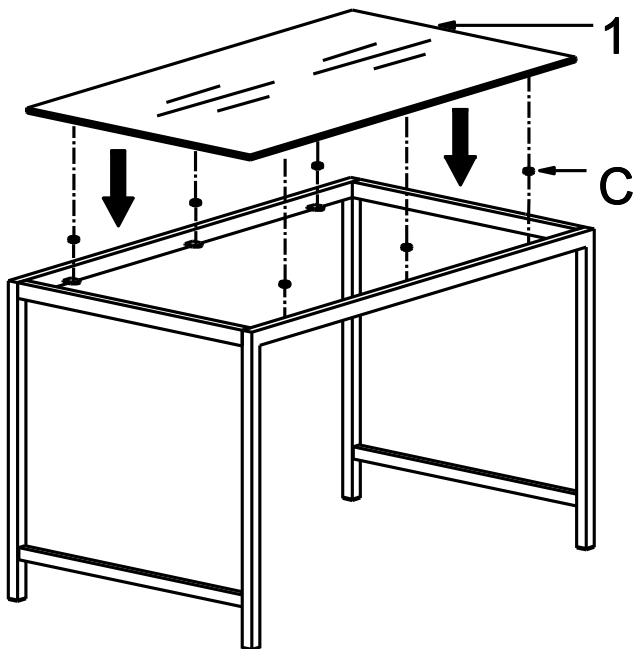

ASSEMBLY INSTRUCTIONS

ITEM NO.3280-31 3PC PACK OCC SET

1	2	3	4
 <p>COFFEE TABLE GLASS TOP</p> <p>1PC</p>	 <p>END TABLE GLASS TOP</p> <p>2PCS</p>	 <p>COFFEE TABLE SIDE PANEL</p> <p>2PCS</p>	 <p>END TABLE SIDE PANEL</p> <p>4PCS</p>
5	6	7	
 <p>BIG TOP STRETCHER</p> <p>6PCS</p>	 <p>SMALL BOTTOM STRETCHERE</p> <p>6PCS</p>	 <p>WOOD TRAY</p> <p>2PCS</p>	
A	B	C	D
 <p>1/4"x5/8"</p> <p>12 PCS</p>	 <p>5/16"X5/8"</p> <p>12 PCS</p>	 <p>GLASS PAD</p> <p>14 PCS</p>	 <p>BLACK ADHESIVE PAD</p> <p>8 PCS</p>
E	F		
 <p>1/4" WRENCH</p>	 <p>5/16" WRENCH</p>		

***** Do not tighten screws & bolts until the entire unit is completely assembled.**

COFFEE TABLE

Step 1 :

Step 2 :

Step 3 :

***** Do not tighten screws & bolts until the entire unit is completely assembled.**

END TABLE

Step 4 :

Step 5 :

Step 6 :

Step 7 :

EASY STYLE/DESIGN CHANGE AS YOUR PREFER.