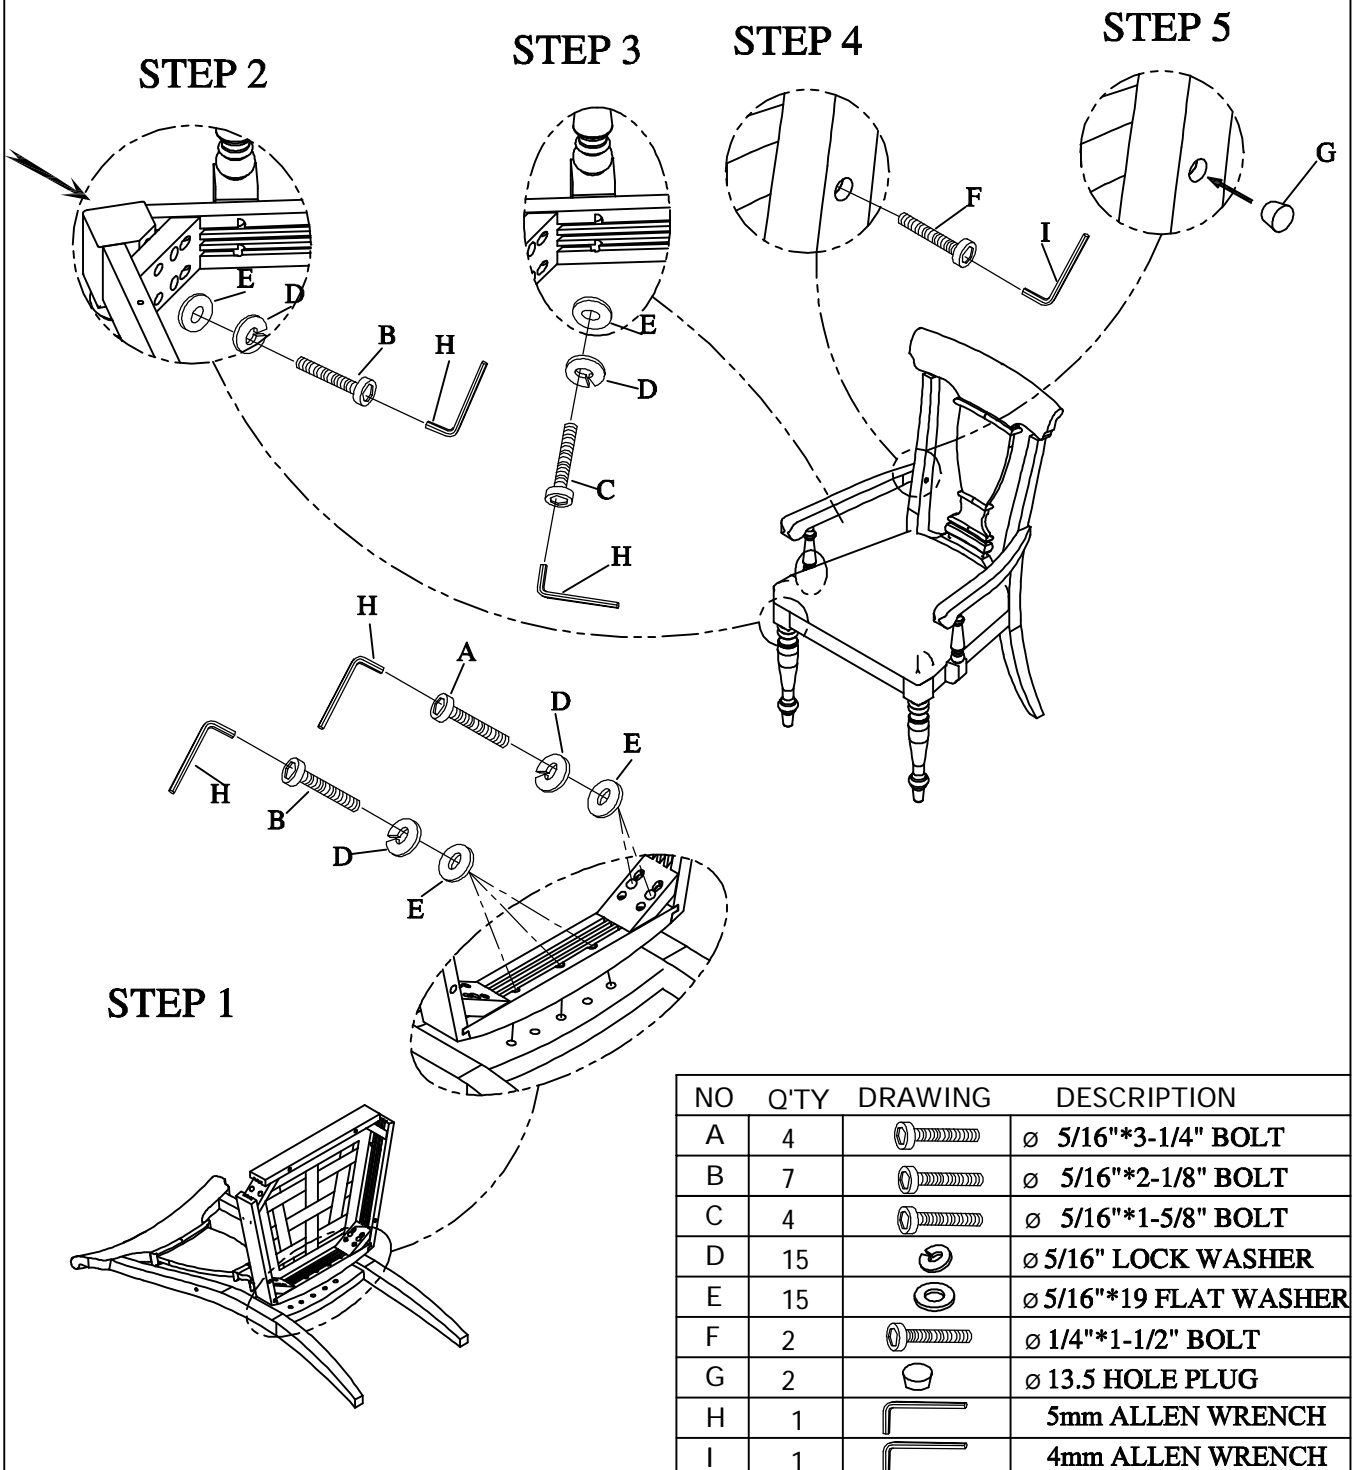

## MODEL: 1402A ARM CHAIR

Thank you for purchasing this quality product. Be sure to check all packing material carefully for small parts which may have come loose inside the carton during shipment. Identify and count all parts and compare with the Parts List below.

NO	Q'TY	DRAWING	DESCRIPTION
A	4		∅ 5/16" * 3-1/4" BOLT
B	7		∅ 5/16" * 2-1/8" BOLT
C	4		∅ 5/16" * 1-5/8" BOLT
D	15		∅ 5/16" LOCK WASHER
E	15		∅ 5/16" * 19 FLAT WASHER
F	2		∅ 1/4" * 1-1/2" BOLT
G	2		∅ 13.5 HOLE PLUG
H	1		5mm ALLEN WRENCH
I	1		4mm ALLEN WRENCH