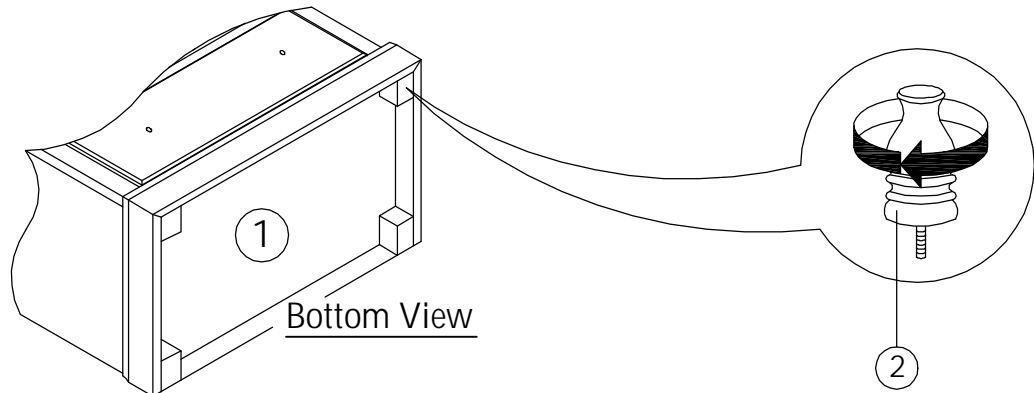

# ASSEMBLY INSTRUCTION

Item No : 875 - 9

Description : Chest

## IMPORTANT NOTE :

- Place all wooden parts on a clean and smooth surface such as a rug or carpet to avoid the parts from being scratched.
- Check to be sure that you have all parts and hardware.
- Remove all wrapping materials, including staples & packing straps before you start to assemble.
- Do not tighten all screws / bolts until all completely assembled.
- Keep all hardware parts out of reach of children.

## COMPONENT LIST

NO	DESCRIPTION	QTY
1	CHEST	1 PC
2	BUN - FOOT	4 PCS

Step : 1

Step : 2 Place the night stand to upright position.

Step : 3

MADE IN MALAYSIA