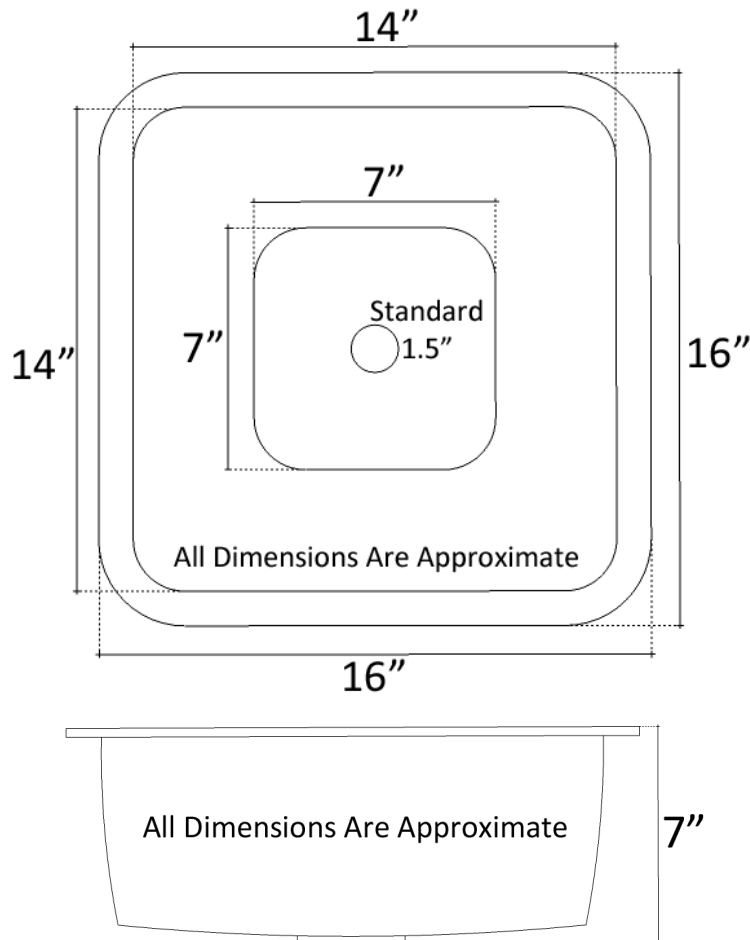

Description:

- Undermount, Drop-In or Vessel Mount
- Cast Bronze

Available Finishes:

AB	Anitque Bronze - Finished with a Black/Brown patina and coated with a paste wax - Has a living finish
WB	White Bronze - Not Plated in Nickel but has appearance of Brushed/ Satin Nickel
PW	Pewter

Available Drains:

D004	Grid Strainer
D005	Lift and Turn
D006	Pop-up w/ horizontal lift rod
D101 - D604	Decorative Drain

DIMENSIONS WILL VARY. DO NOT use this sheet as a guide for countertop cuts.