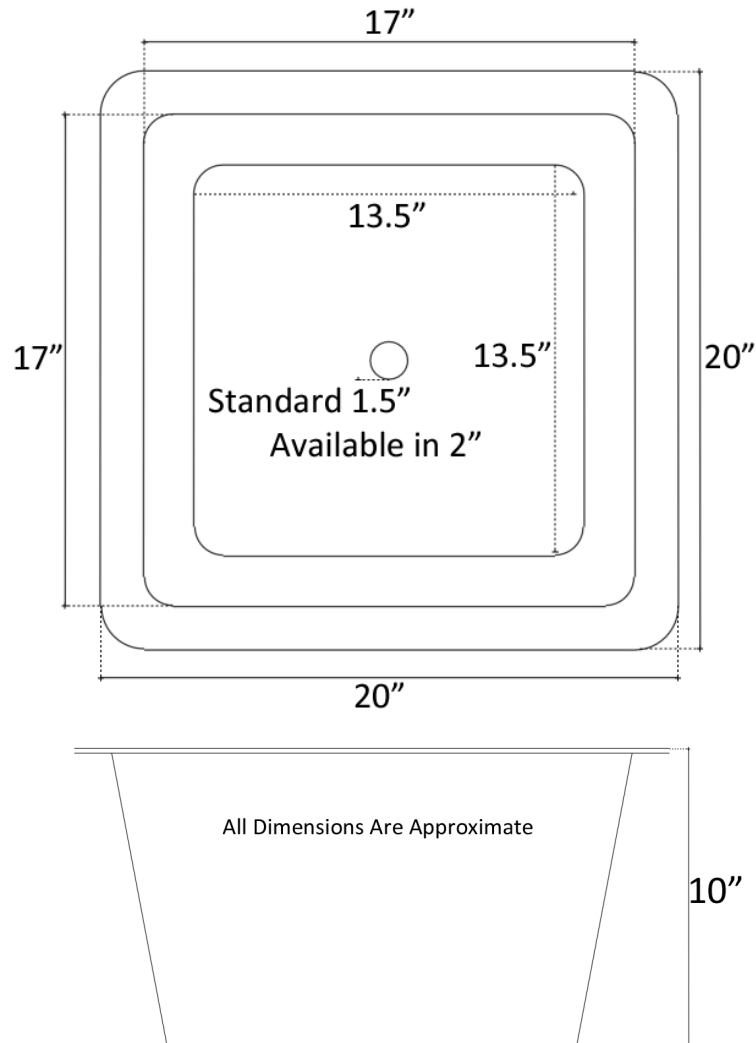

Description:

- Copper
- Drop-In or Undermount
- Use standard 1.5" drain
- Also available with 2" Drain
- Clean with mild soap
No abrasive chemicals

Available Finishes:

- DB** Dark Bronze
- WC** Weathered Copper
- PN** Polished Nickel
- SN** Satin Nickel
- PW** Pewter

Available Drains:

- D004** Grid Strainer
- D005** Lift and Turn
- D006** Pop-up w/ lift rod
- D101-** Decorative Drains
- D604**
- D001** 2" Bar Drain
(Must specify in sink description)

DIMENSIONS WILL VARY. DO NOT use this sheet as a guide for countertop cuts.