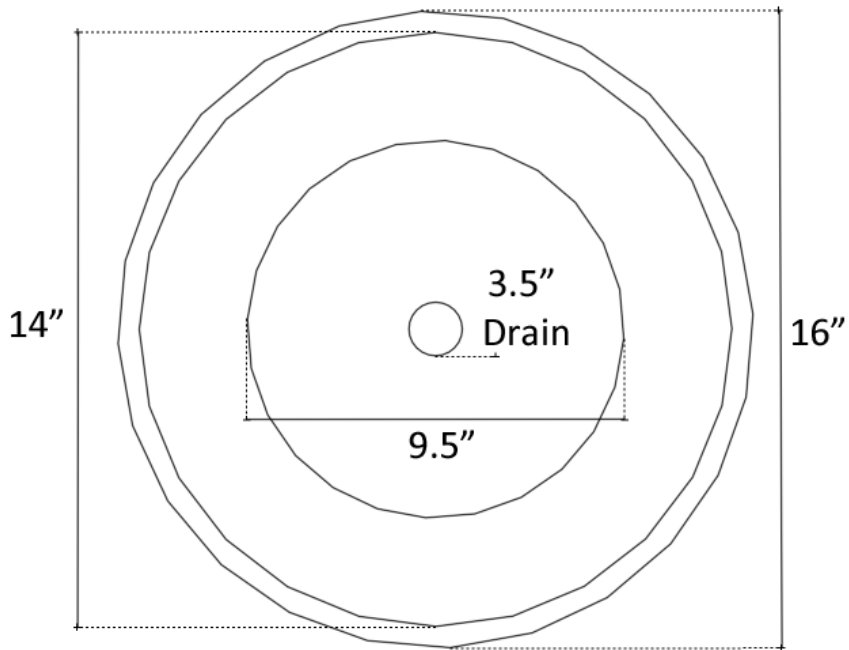

Description:

- Copper
- Drop-In or Undermount
- Use standard 3.5" drain
- Clean with mild soap
No abrasive chemicals

Available Finishes:

- DB** Dark Bronze
- WC** Weathered Copper
- PN** Polished Nickel
- SN** Satin Nickel
- PW** Pewter

Available Drains:

- D003** 3.5" Basket Strainer
- D007** Disposal Flange

DIMENSIONS WILL VARY. DO NOT use this sheet as a guide for countertop cuts.