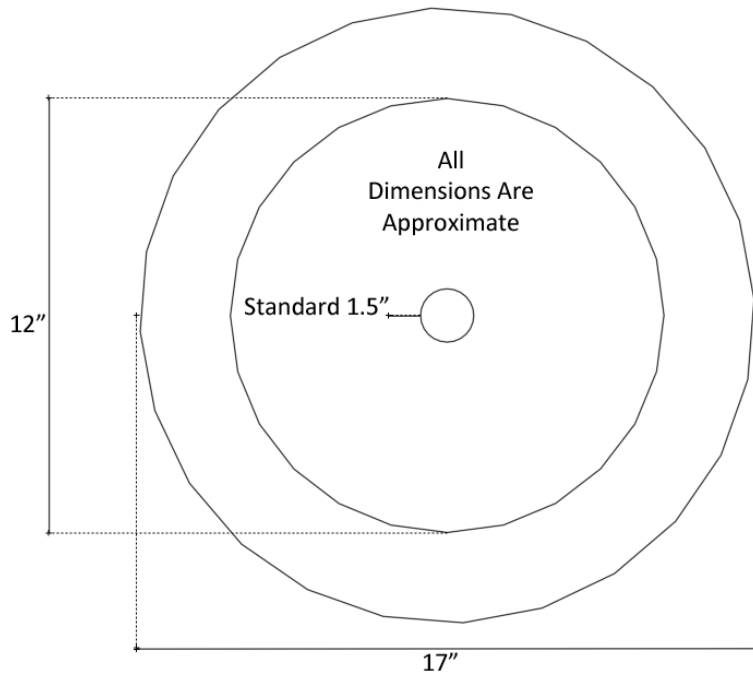

Description:

- Copper
- Drop-In
- Use standard 1.5" drain
- Clean with mild soap
No abrasive chemicals

Available Finishes:

- DB** Dark Bronze
- WC** Weathered Copper
- PN** Polished Nickel
- SN** Satin Nickel
- PW** Pewter

Available Drains:

- D004** Grid Strainer
- D005** Lift and Turn
- D006** Pop-up w/ lift rod
- D101-** Decorative Drains
- D604**

DIMENSIONS WILL VARY. DO NOT use this sheet as a guide for countertop cuts.