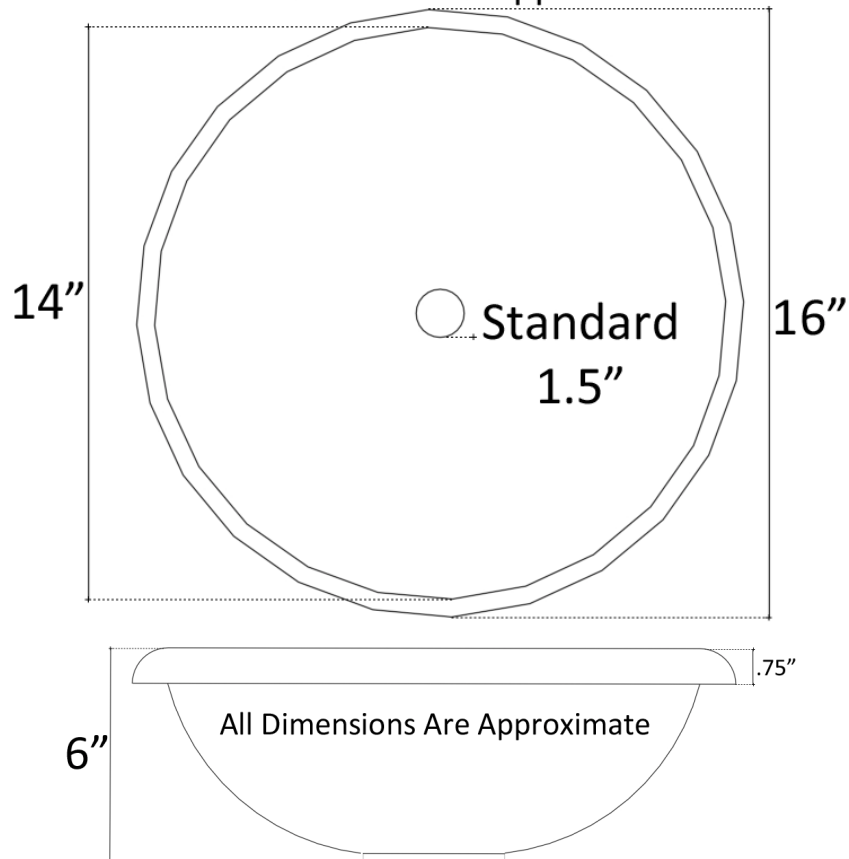

Description:

- Vessel Mount or Drop-In
- Cast Bronze

Available Finishes:

AB	Anitque Bronze - Finished with a Black/Brown patina and coated with a paste wax - Has a living finish
WB	White Bronze - Not Plated in Nickel but has appearance of Brushed/ Satin Nickel
PW	Pewter

Available Drains:

D004	Grid Strainer
D005	Lift and Turn
D006	Pop-up w/ horizontal lift rod
D101 - D604	Decorative Drain

All Dimensions Are Approximate

DIMENSIONS WILL VARY. DO NOT use this sheet as a guide for countertop cuts.