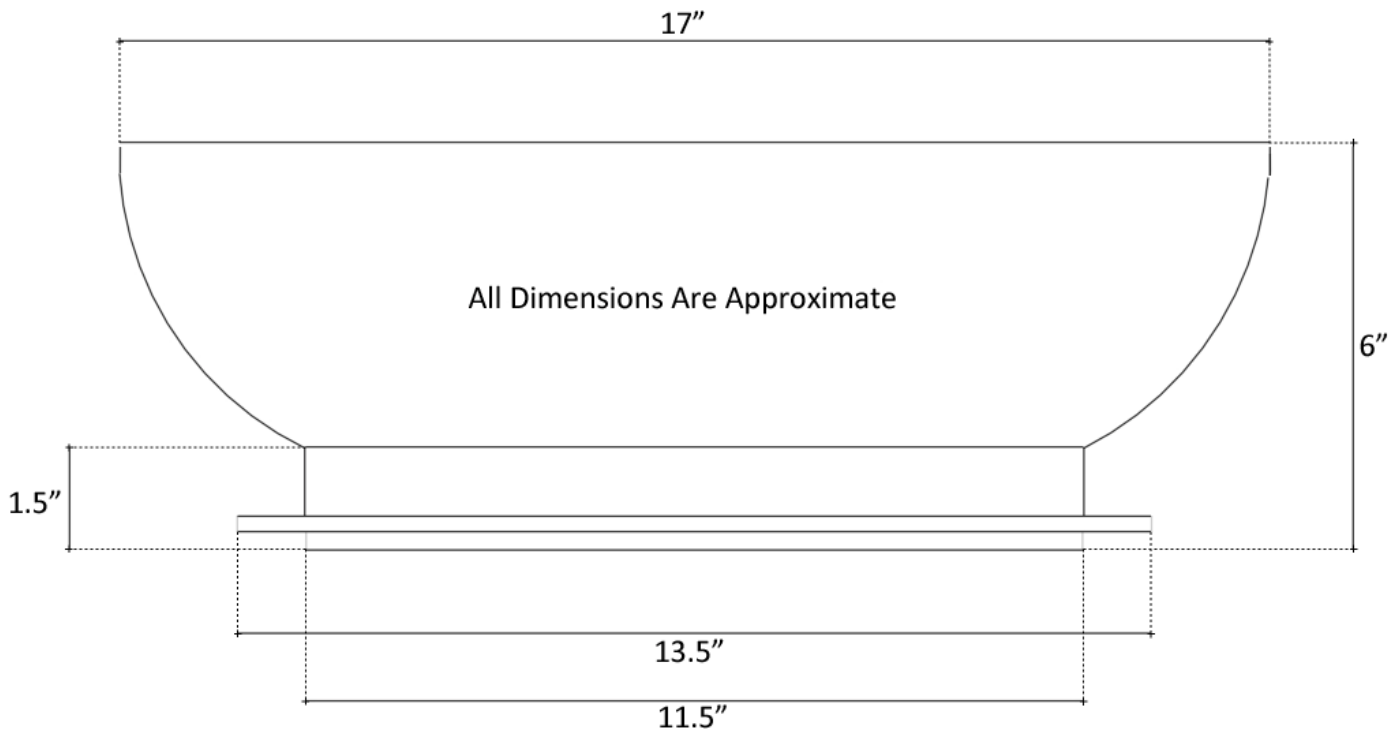

Description:

- Vessel Mount
- Handcrafted Porcelain
Each sink has variations in size, finish, and textures
Because of the hand made nature of each sink,
expect imperfections and variations

Available Drains:

D004	Grid Strainer
D005	Lift and Turn
D006	Pop-up w/ horizontal lift rod
D101 - D604	Decorative Drain

DIMENSIONS WILL VARY. DO NOT use this sheet as a guide for countertop cuts.