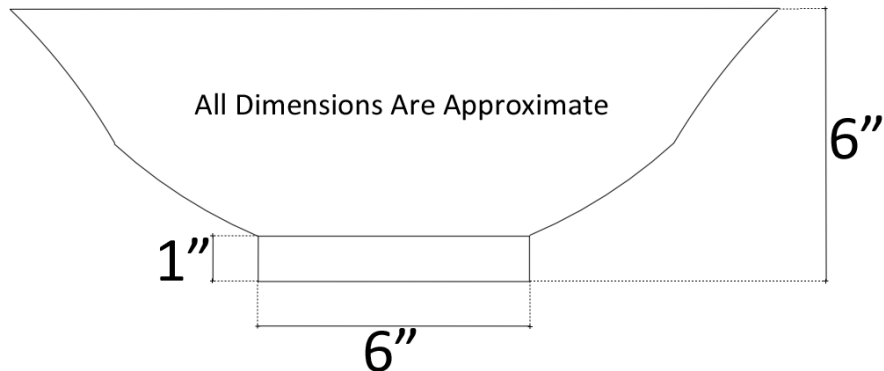

Description:

- Copper
- Vessel Mount
- Use standard 1.5" drain
- Clean with mild soap
No abrasive chemicals

Available Finishes:

- DB** Dark Bronze
- WC** Weathered Copper
- PN** Polished Nickel
- SN** Satin Nickel
- PW** Pewter

Available Drains:

- D004** Grid Strainer
- D005** Lift and Turn
- D101-** Decorative Drains
- D604**

DIMENSIONS WILL VARY. DO NOT use this sheet as a guide for countertop cuts.