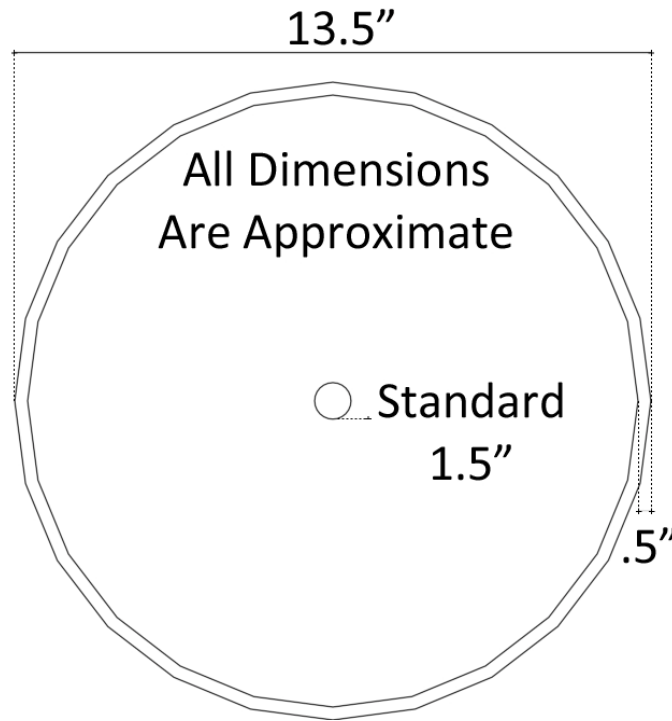

Available Drains:

- **D004** Grid Strainer
- **D005** Lift and Turn
- **D101-** Decorative Drains
- **D604**

DIMENSIONS WILL VARY. DO NOT use this sheet as a guide for countertop cuts.