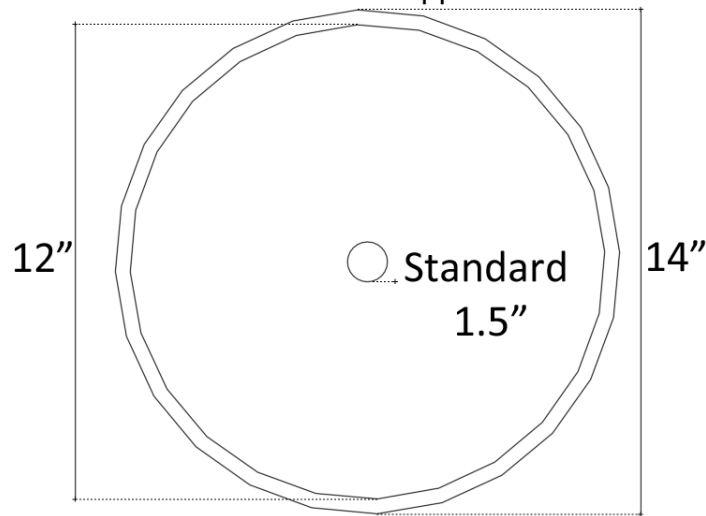

**Description:**

- Vessel Mount or Drop-In
- Cast Bronze

**Available Finishes:**

<b>AB</b>	Anitque Bronze - Finished with a Black/Brown patina and coated with a paste wax - Has a living finish
<b>WB</b>	White Bronze - Not Plated in Nickel but has appearance of Brushed/ Satin Nickel
<b>PW</b>	Pewter

**Available Drains:**

<b>D004</b>	Grid Strainer
<b>D005</b>	Lift and Turn
<b>D006</b>	Pop-up w/ horizontal lift rod
<b>D101</b> <b>- D604</b>	Decorative Drain

All Dimensions Are Approximate

**DIMENSIONS WILL VARY. DO NOT** use this sheet as a guide for countertop cuts.