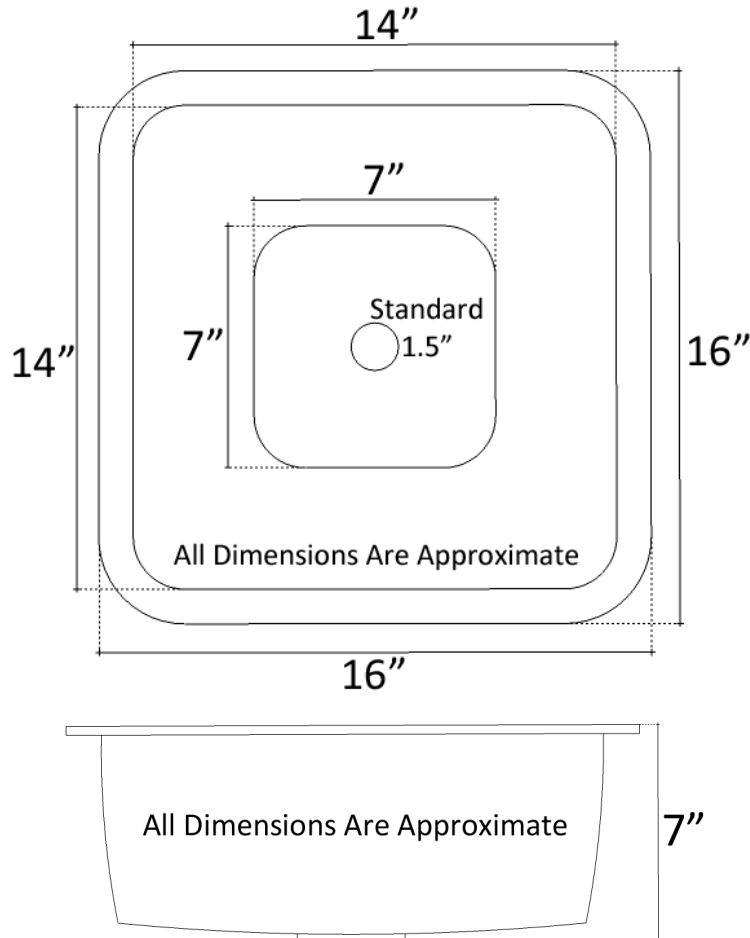

Description:

- Undermount, Drop-In or Vessel Mount
- Cast Bronze

Available Finishes:

AB	Anitque Bronze - Finished with a Black/Brown patina and coated with a paste wax - Has a living finish
WB	White Bronze - Not Plated in Nickel but has appearance of Brushed/ Satin Nickel
PW	Pewter

Available Drains:

D004	Grid Strainer
D005	Lift and Turn
D006	Pop-up w/ horizontal lift rod
D101 - D604	Decorative Drain

DIMENSIONS WILL VARY. DO NOT use this sheet as a guide for countertop cuts.