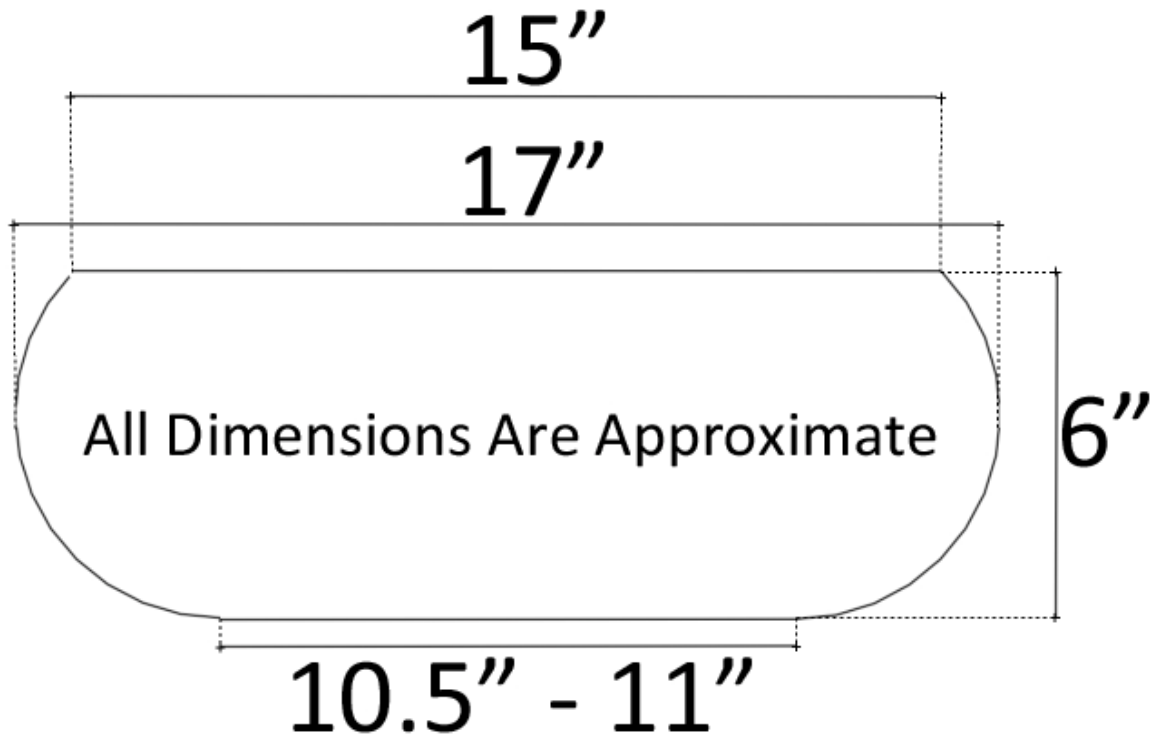

Description:

- Vessel Mount
- Handcrafted Porcelain
Each sink has variations in size, finish, and textures
Because of the hand made nature of each sink,
expect imperfections and variations

Available Finishes:

B	Bronze Glaze
C	Celadon Green Crackle Glaze
W	White Glaze

Available Drains:

D004	Grid Strainer
D005	Lift and Turn
D006	Pop-up w/ horizontal lift rod
D101 - D604	Decorative Drain

DIMENSIONS WILL VARY. **DO NOT** use this sheet as a guide for countertop cuts.