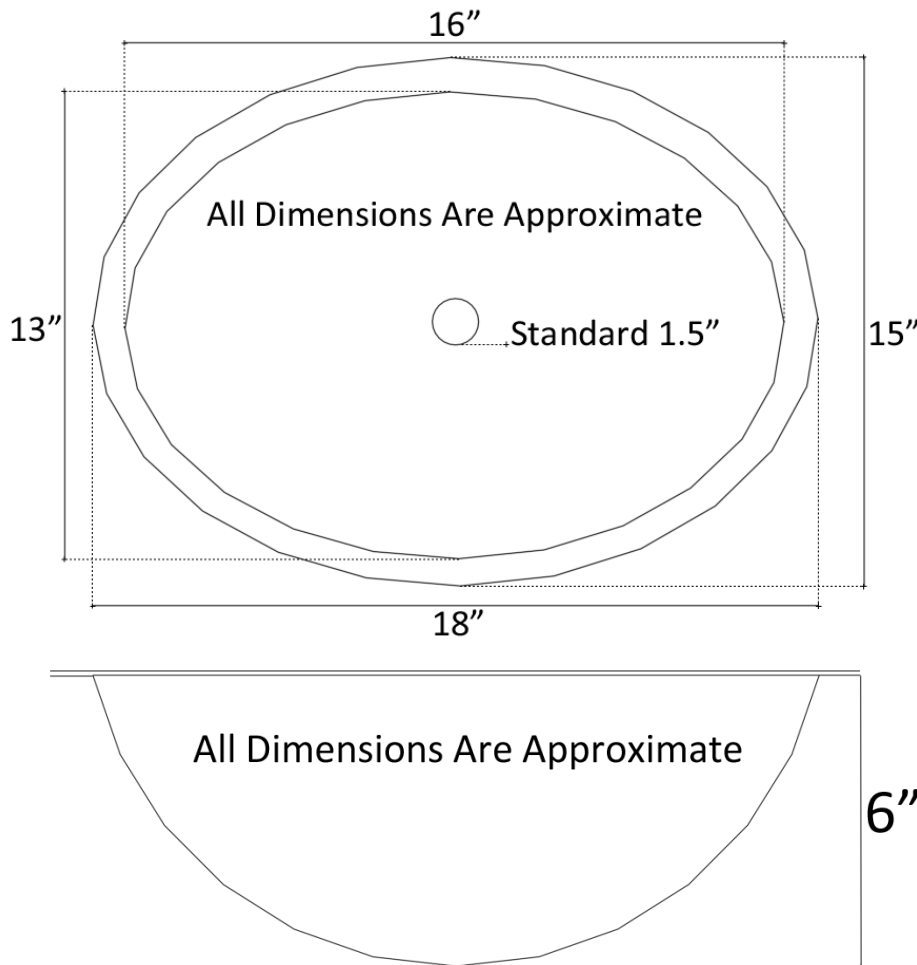

- Tile Color (by #)	
Numbers are grouped by height. Only choose tiles with same height	
<b>1-12</b>	Venetian Glass (call for pricing on 11-12)
<b>13-17</b>	Tumbled Stone
<b>18-20</b>	Mother of Pearl

- Drain Model # & Finish	
- Standard Drain Included	
<b>D004</b>	Grid Strainer
<b>D005</b>	Lift & Turn
<b>D006</b>	Pop-Up w/ lift rod
Optional at Standard Price	
<b>D101-D604</b>	Decorative Drains

**DIMENSIONS WILL VARY. DO NOT use this sheet as a guide for countertop cuts.**