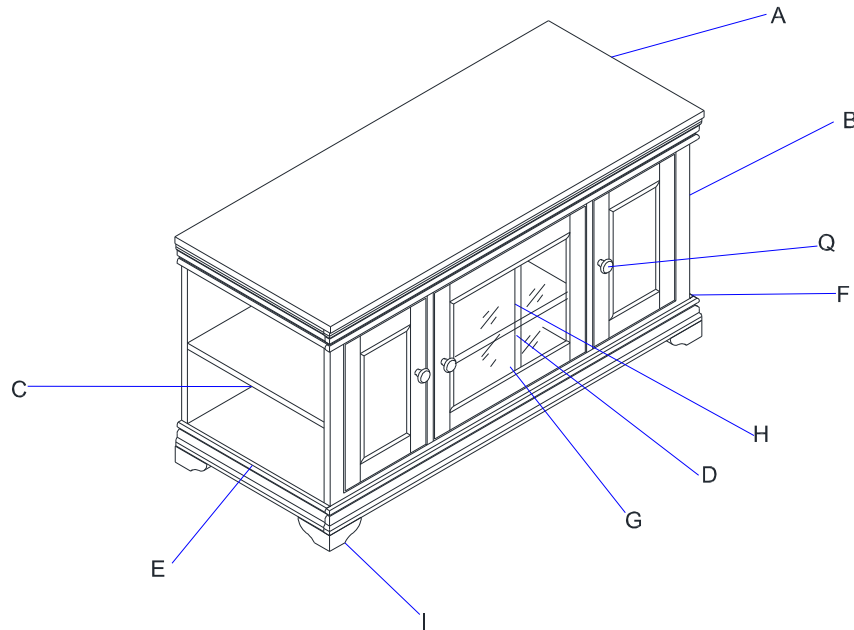

# ASSEMBLY INSTRUCTIONS

**MODEL# : 7750 / 7751 (01/2014) (V#47LID2)**

**NOTE: THIS ITEM NOT RECOMMENDED FOR COMMERCIAL USE  
KEEP THIS DOCUMENT FOR REFERENCE IN CASE PARTS ARE NEEDED  
DO NOT TIGHTEN SCREWS UNTIL COMPLETELY ASSEMBLED!!**

NO	DESCRIPTION	Q'TY
A	TOP PANEL 48" x 20" x 3-1/4"	1 PC
B	CABINET 48" x 20-1/2" x 4-1/2"	1 PC
C	SHELF (SIDE) 17-1/4" x 12-1/8" x 3/4"	2 PCS
D	SHELF (MIDDLE) 17-1/4" x 19-1/4" x 3/4"	1 PC
E	BOTTOM PANEL (LEFT) 19-1/4" x 13-1/4" x 2-1/2"	1 PC
F	BOTTOM PANEL (RIGHT) 19-1/4" x 13-1/4" x 2-1/2"	1 PC
G	BOTTOM PANEL (MIDDLE) 17-3/4" x 19-1/2" x 3/4"	1 PC
H	DOOR GLASS 16-3/4" x 14" x 1/4"	1 PC
I	FOOT 4-1/4" x 4-1/4" x 1-3/4"	4 PCS
J	SHELF HOLDER 1"	12 PCS
K	PLASTIC CLIP 1/2"	8 PCS
L	SCREW 12mm	8 PCS
M	BOLT 1/4"x1-1/4"	18 PCS
N	LOCK WASHER 1/4"	18 PCS
O	FLAT WASHER 1/4"x16mm	18 PCS
P	ALLEN KEY 4mm	1 PC
Q	KNOB 1"	3 PCS
R	BOLT 5/32"	3 PCS