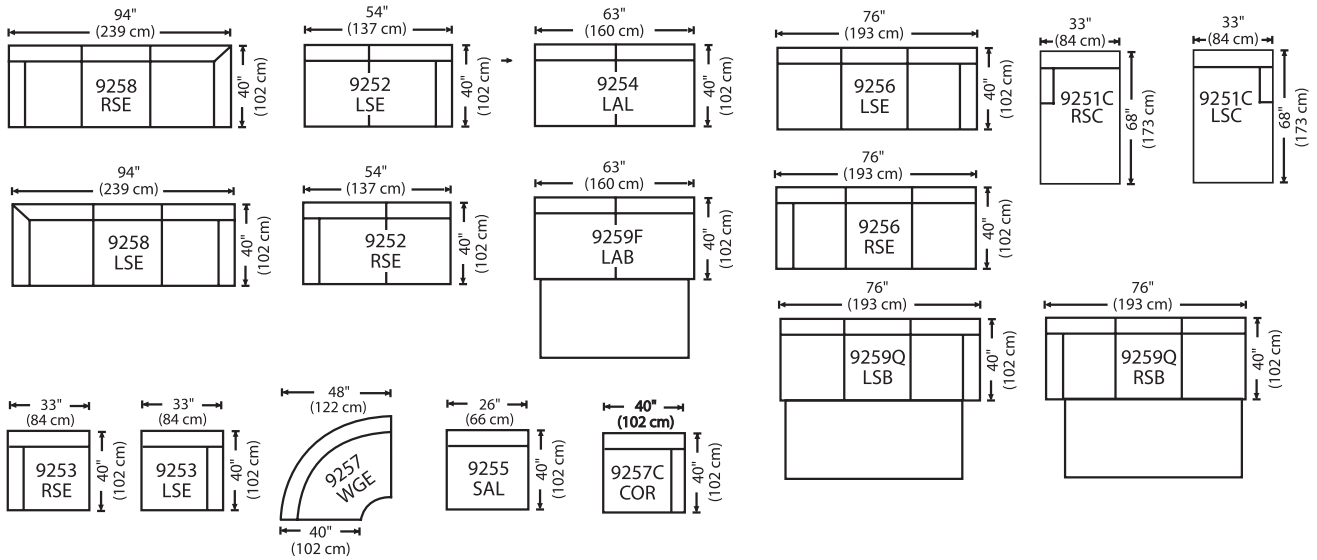

Brentwood

Overall Height: 36" Seat Height: 21" Seat Depth: 21" Arm Height: 25"

This sofa uses connector clips.

NOTE: Measurements are considered approximate and may vary slightly due to HandCraftsmanship.

Standard Features	9252-000	9258-000	9256-000	9254-000	9259Q-000	9251C-000	9259F-000	9253-000	9257COR-000	9255-000	9257-000
Loose Pillow Back	✓	✓	✓	✓	✓	✓	✓	✓	✓	✓	✓
One 21" Throw Pillow (TP)	✓	2 TPS	✓	N/A	✓	✓	N/A	✓	✓	N/A	✓
300CC Cushion	✓	✓	✓	✓	✓	✓	✓	✓	✓	✓	✓
Suspension System	sinuous	sinuous	sinuous	sinuous	N/A	sinuous	N/A	sinuous	sinuous	sinuous	sinuous
Options — See Price List for Prices											
Feather Soft Cushion Package	✓	✓	✓	✓	✓	✓	✓	✓	✓	✓	✓
Fringe (BLF)	✓	✓	✓	N/A	✓	✓	N/A	✓	✓	N/A	✓
Fitted Arm Covers	✓	✓	✓	N/A	✓	✓	N/A	✓	N/A	N/A	N/A
CloudCoil Innerspring Air Mattress	N/A	N/A	N/A	N/A	✓	N/A	✓	N/A	N/A	N/A	N/A
M850 Cushion	✓	✓	✓	✓	✓	✓	✓	✓	✓	✓	✓