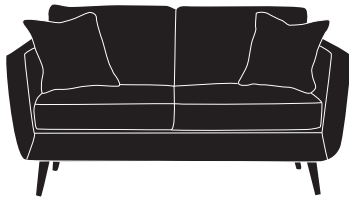

Duncan

Shown in fabric 14599-67, toss pillow fabric 10288-67. Espresso wood finish.*

N140-002 Sofa: L85 x D34 x H35
cm: L216 x D86 x H89

Seat Height: 20" Seat Depth: 22" Arm Height: 29" Width Between Arms: 75"

N140-004 Loveseat: L63 x D34 x H35
cm: L160 x D86 x H89

N140-006 Chair: L33 x D34 x H35
cm: L84 x D86 x H89

N140-005 Ottoman: L30 x D22 x H18
cm: L76 x D56 x H46

Standard Features	N140-002	N140-004	N140-006	N140-005
Loose Back	✓	✓	✓	N/A
Two 18" Wuffed Down Throw Pillows (TP)	✓	✓	N/A	N/A
Wooden Leg Finish Choices	✓	✓	✓	✓
300CC Cushion	✓	✓	✓	✓
Suspension System	sinuous	sinuous	sinuous	webbing
Options—See Price List for Prices				
Feather Soft Cushion Package	✓	✓	✓	✓
Fitted Arm Covers	✓	✓	✓	N/A
Contrast Welt	✓	✓	✓	✓
Fringe	✓	✓	N/A	N/A
Extra Firm Cushion	✓	✓	✓	N/A
M850 Cushion	✓	✓	✓	✓