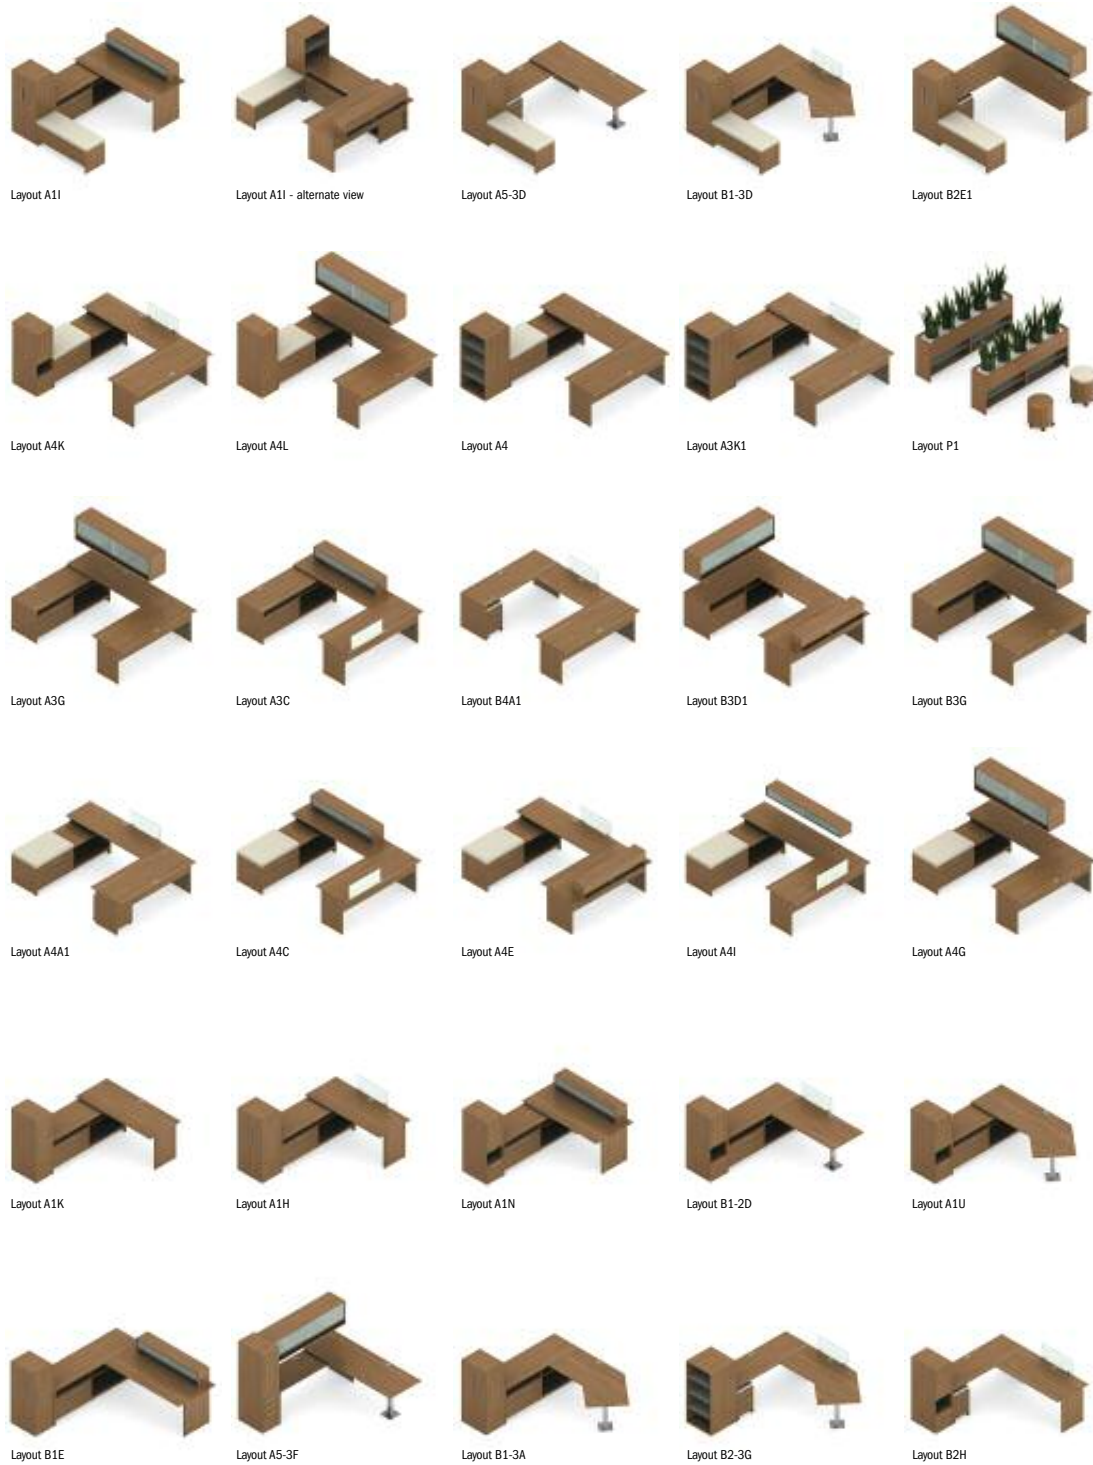

SAMPLE CONFIGURATIONS