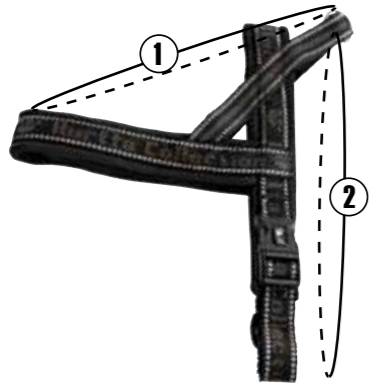

Measurements for harnesses and pants

Key measurements for the Padded harness