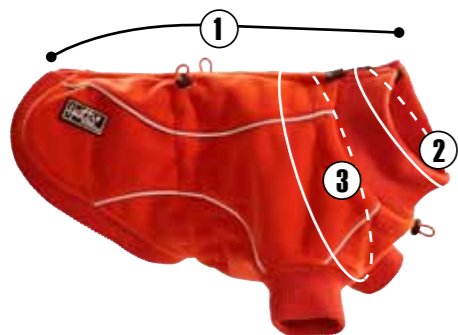

Guidelines for finding the right size

Measuring the dog

1. **The back length** should be measured from the withers (not the collar) to the base of the tail, while the dog is standing in normal position.
2. **The neckline measurement** should be taken at the base of the neck, this being the widest point of the neck. The neckline of an overall can be larger than the circumference of the dog's neck, as it can be adjusted to fit a smaller neck.
3. **The chest measurement** should be taken at the widest point of the chest, from behind the front legs. To ensure sufficient freedom of movement, the chest of an overall should be 5–20 cm/2–8" wider than the dog's chest.
4. **The front leg length** should be measured from the bottom of the rib cage along the inner side of the leg to the wrist bone. The legs of an overall are of an appropriate length when they reach down to the dog's forearms.

Note: If the purpose of the overall is to protect the fur of a long-haired dog, the legs of the overall can be longer than listed above. In this case, however, the overall should only be worn when the dog is on a leash or under its owner's supervision.

The Waterproof fleece jacket

Size cm/inch	① Back length cm/inch	② Neckline cm/inch	③ Chest cm/inch
24 / 9	24cm / 9"	25-29cm / 10-12"	37cm / 15"
27 / 11	27cm / 11"	26-30cm / 10-12"	42cm / 17"
30 / 12	30cm / 12"	24-28cm / 9-11"	55cm / 22"
33 / 13	33cm / 13"	35-40cm / 14-16"	60cm / 24"
36 / 14	36cm / 14"	43-48cm / 17-19"	64cm / 25"
40 / 16	40cm / 16"	43-48cm / 17-19"	69cm / 27"
42 / 17	42cm / 17"	37-42cm / 15-17"	56cm / 22"
45 / 18	45cm / 18"	47-52cm / 19-21"	70cm / 28"
50 / 20	50cm / 20"	55-60cm / 22-24"	80cm / 31"
55 / 22	55cm / 22"	51-61cm / 20-24"	82cm / 32"
60 / 24	60cm / 24"	55-65cm / 22-26"	89cm / 35"
65 / 26	65cm / 26"	59-69cm / 23-27"	89cm / 35"
70 / 28	70cm / 28"	62-72cm / 25-29"	97cm / 38"
75 / 30	75cm / 30"	65-75cm / 26-30"	108cm / 43"
85 / 33	85cm / 33"	70-80cm / 28-32"	109cm / 43"