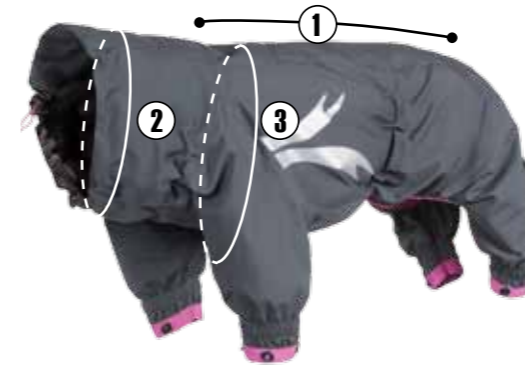

The Slush Combat Suit

Size cm/inch	① Back length cm/inch	② Neckline cm/inch	③ Chest cm/inch
20S / 8S	20 cm /8"	34 cm /13"	42 cm /17"
25S / 10S	25 cm /10"	38 cm /15"	48 cm /19"
25M / 10M	25 cm /10"	42 cm /17"	52 cm /20"
30XS / 12XS	30 cm /12"	38 cm /15"	46 cm /18"
30S / 12S	30 cm /12"	50 cm /20"	50 cm /20"
30M / 12M	30 cm /12"	54 cm /21"	60 cm /24"
30L / 12L	30 cm /12"	44 cm /17"	52 cm /20"
35S / 14S	35 cm /14"	56 cm /22"	60 cm /24"
35M / 14M	35 cm /14"	56 cm /22"	68 cm /27"
40XS / 16XS	40 cm /16"	50 cm /20"	60 cm /24"
40M / 16M	40 cm /16"	60 cm /24"	60 cm /24"
45XS / 18XS	45 cm /18"	54 cm /21"	62 cm /24"
45M / 18M	45 cm /18"	68 cm /27"	76 cm /30"
50M / 20M	50 cm /20"	68 cm /27"	90 cm /35"
55M / 22M	55 cm /22"	68 cm /27"	90 cm /35"
55L / 22L	55 cm /22"	72 cm /28"	92 cm /36"
60M / 24M	60 cm /24"	86 cm /34"	92 cm /36"
70M / 28M	70 cm /28"	100 cm /39"	115 cm /45"
70L / 28L	70 cm /28"	80 cm /32"	104 cm /41"
80M / 32M	80 cm /32"	104 cm /41"	120 cm /47"