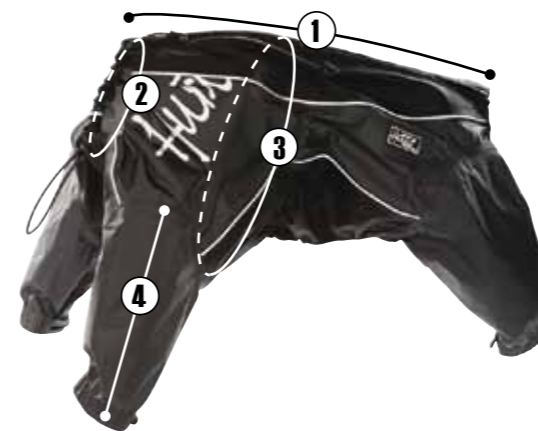

The Outdoor overall

Size cm/inch	① Back length cm/inch	② Neckline cm/inch	③ Chest cm/inch	④ Front leg cm/inch
201/8S	20 cm/8"	24-28 cm/9-11"	37 cm/15"	2,5 cm/1"
221/9S	22 cm/9"	29-33 cm/11-13"	42 cm/17"	5 cm/2"
252/10M	25 cm/10"	31-35 cm/12-14"	44 cm/18"	7,5 cm/3"
253/10L	25 cm/10"	39-43 cm/15-17"	50 cm/20"	8,5 cm/3"
281/11S	28 cm/11"	30-34 cm/12-14"	51 cm/21"	10 cm/4"
301/12S	30 cm/12"	32-36 cm/13-15"	42 cm/17"	8,5 cm/3"
302/1SM	30 cm/12"	39-43 cm/15-17"	50 cm/20"	10 cm/4"
303/12L	30 cm/12"	44-48 cm/17-19"	64 cm/26"	12 cm/5"
321/13S	32 cm/13"	39-44 cm/15-17"	54 cm/21"	14 cm/6"
352/14M	35 cm/14"	36-41 cm/14-16"	51 cm/20"	5 cm/2"
353/14L	35 cm/14"	45-50 cm/18-20"	63 cm/25"	16 cm/6"
381/15S	38 cm/15"	35-40 cm/14-16"	62 cm/24"	5 cm/2"
451/18S	45 cm/18"	39-44 cm/15-17"	71 cm/28"	5 cm/2"
452/18M	45 cm/18"	47-52 cm/19-21"	71 cm/28"	17 cm/7"
453/18L	45 cm/18"	51-56 cm/20-22"	75 cm/30"	19 cm/8"
551/22S	55 cm/22"	53-63 cm/21-25"	89 cm/35"	24 cm/9"
601/24S	60 cm/24"	57-67 cm/23-27"	94 cm/37"	27 cm/11"
701/28S	70 cm/28"	63-73 cm/25-29"	100 cm/39"	33 cm/13"
801/32S	80 cm/32"	73-83 cm/29-33"	112 cm/44"	41 cm/16"