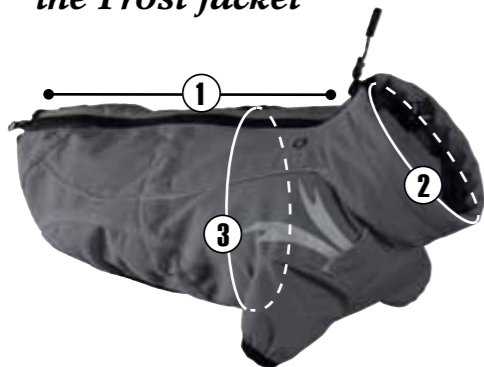

Measurements for Outdoors products

Key measurements for
the Frost jacket

Size cm/inch	① Back length cm/inch	② Neckline cm/inch	③ Chest cm/inch
25/10	25 cm/10"	25 cm/10"	31cm/12"
30/12	30 cm/12"	33 cm/13"	40 cm/16"
35/14	35 cm/14"	43 cm/17"	50 cm/20"
40/16	40 cm/16"	41 cm/16"	51 cm/20"
45/18	45 cm/18"	49 cm/19"	65 cm/26"
50/20	50 cm/20"	55 cm/22"	74 cm/29"
55/22	55 cm/22"	52 cm/20"	77 cm/30"
60/24	60 cm/24"	58 cm/23"	83 cm/33"
65/26	65 cm/26"	66 cm/26"	87 cm/34"
70/28	70 cm/28"	69 cm/27"	92 cm/36"
80/32	80 cm/32"	79 cm/31"	107 cm/42"
90/35	90 cm/35"	90 cm/35"	114 cm/45"