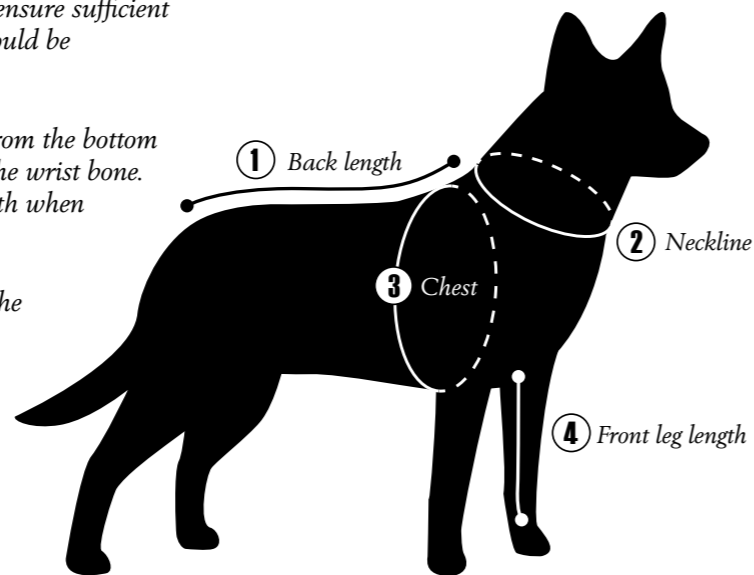

Guidelines for finding the right size

Measuring the dog

1. **The back length** should be measured from the withers (not the collar) to the base of the tail, while the dog is standing in normal position.
2. **The neckline measurement** should be taken at the base of the neck, this being the widest point of the neck. The neckline of an overall can be larger than the circumference of the dog's neck, as it can be adjusted to fit a smaller neck.
3. **The chest measurement** should be taken at the widest point of the chest, from behind the front legs. To ensure sufficient freedom of movement, the chest of an overall should be 5–20 cm/2–8" wider than the dog's chest.
4. **The front leg length** should be measured from the bottom of the rib cage along the inner side of the leg to the wrist bone. The legs of an overall are of an appropriate length when they reach down to the dog's forearms.

Note: If the purpose of the overall is to protect the fur of a long-haired dog, the legs of the overall can be longer than listed above. In this case, however, the overall should only be worn when the dog is on a leash or under its owner's supervision.