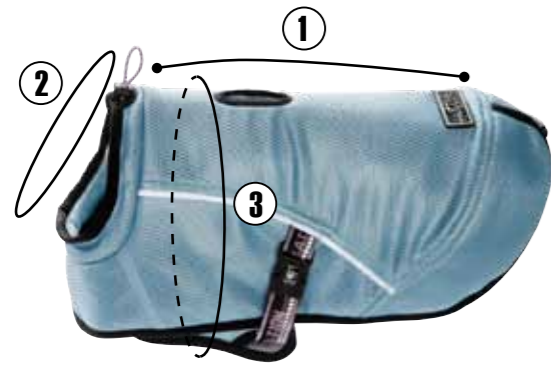

Measurements for Motivation products

Key measurements for the Cooling Coat