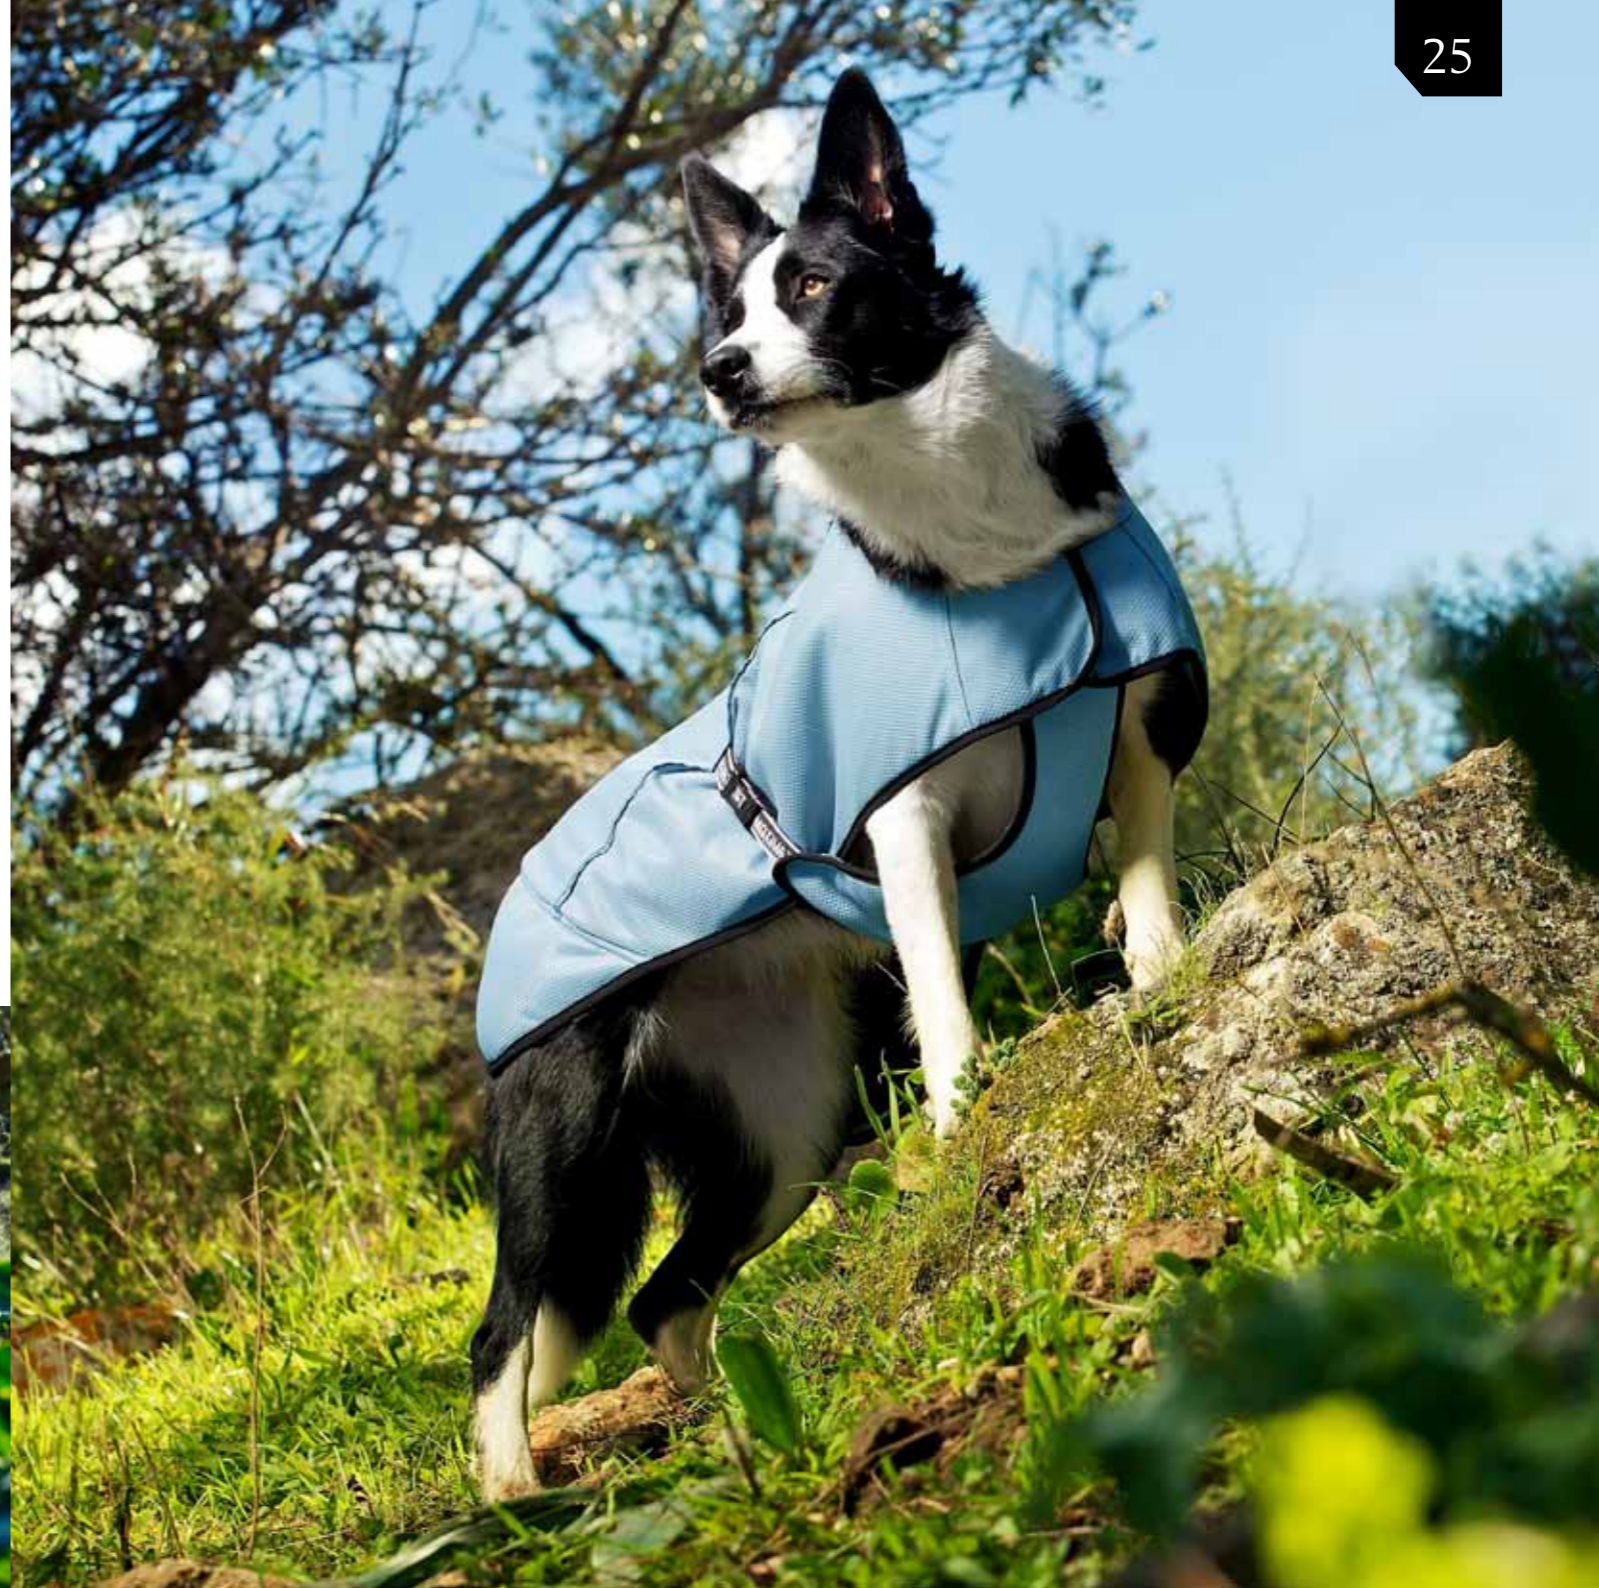

Size cm/inch	① Back length cm/inch	② Neckline cm/inch	③ Chest cm/inch
25cm / 10"	25cm / 10"	32 cm/ 13"	30-48 cm/12-19"
30cm / 12"	30cm / 12"	36 cm/ 14"	40-54 cm/16-21"
35cm / 14"	35cm / 14"	41 cm/ 16"	50-70 cm/20-28"
40cm / 16"	40cm / 16"	42 cm/ 16 1/4"	45-76 cm/18-30"
45cm / 18"	45cm / 18"	46 cm/ 18"	52-86 cm/20-34"
50cm / 20"	50cm / 20"	50cm / 20"	60-88 cm/24-34"
55cm / 22"	55cm / 22"	55cm / 22"	60-90 cm/24-35"
60cm / 24"	60cm / 24"	57 cm/ 22 1/4"	70-92 cm/28-36"
65cm / 26"	65cm / 26"	63 cm/ 25"	70-102 cm/28-40"
70cm / 28"	70cm / 28"	70cm / 28"	80-108 cm/32-42"
75cm / 30"	75cm / 30"	76 cm/ 30"	82-114 cm/32-45"
80cm / 32"	80cm / 32"	83 cm/ 33"	84-120 cm/33-47"