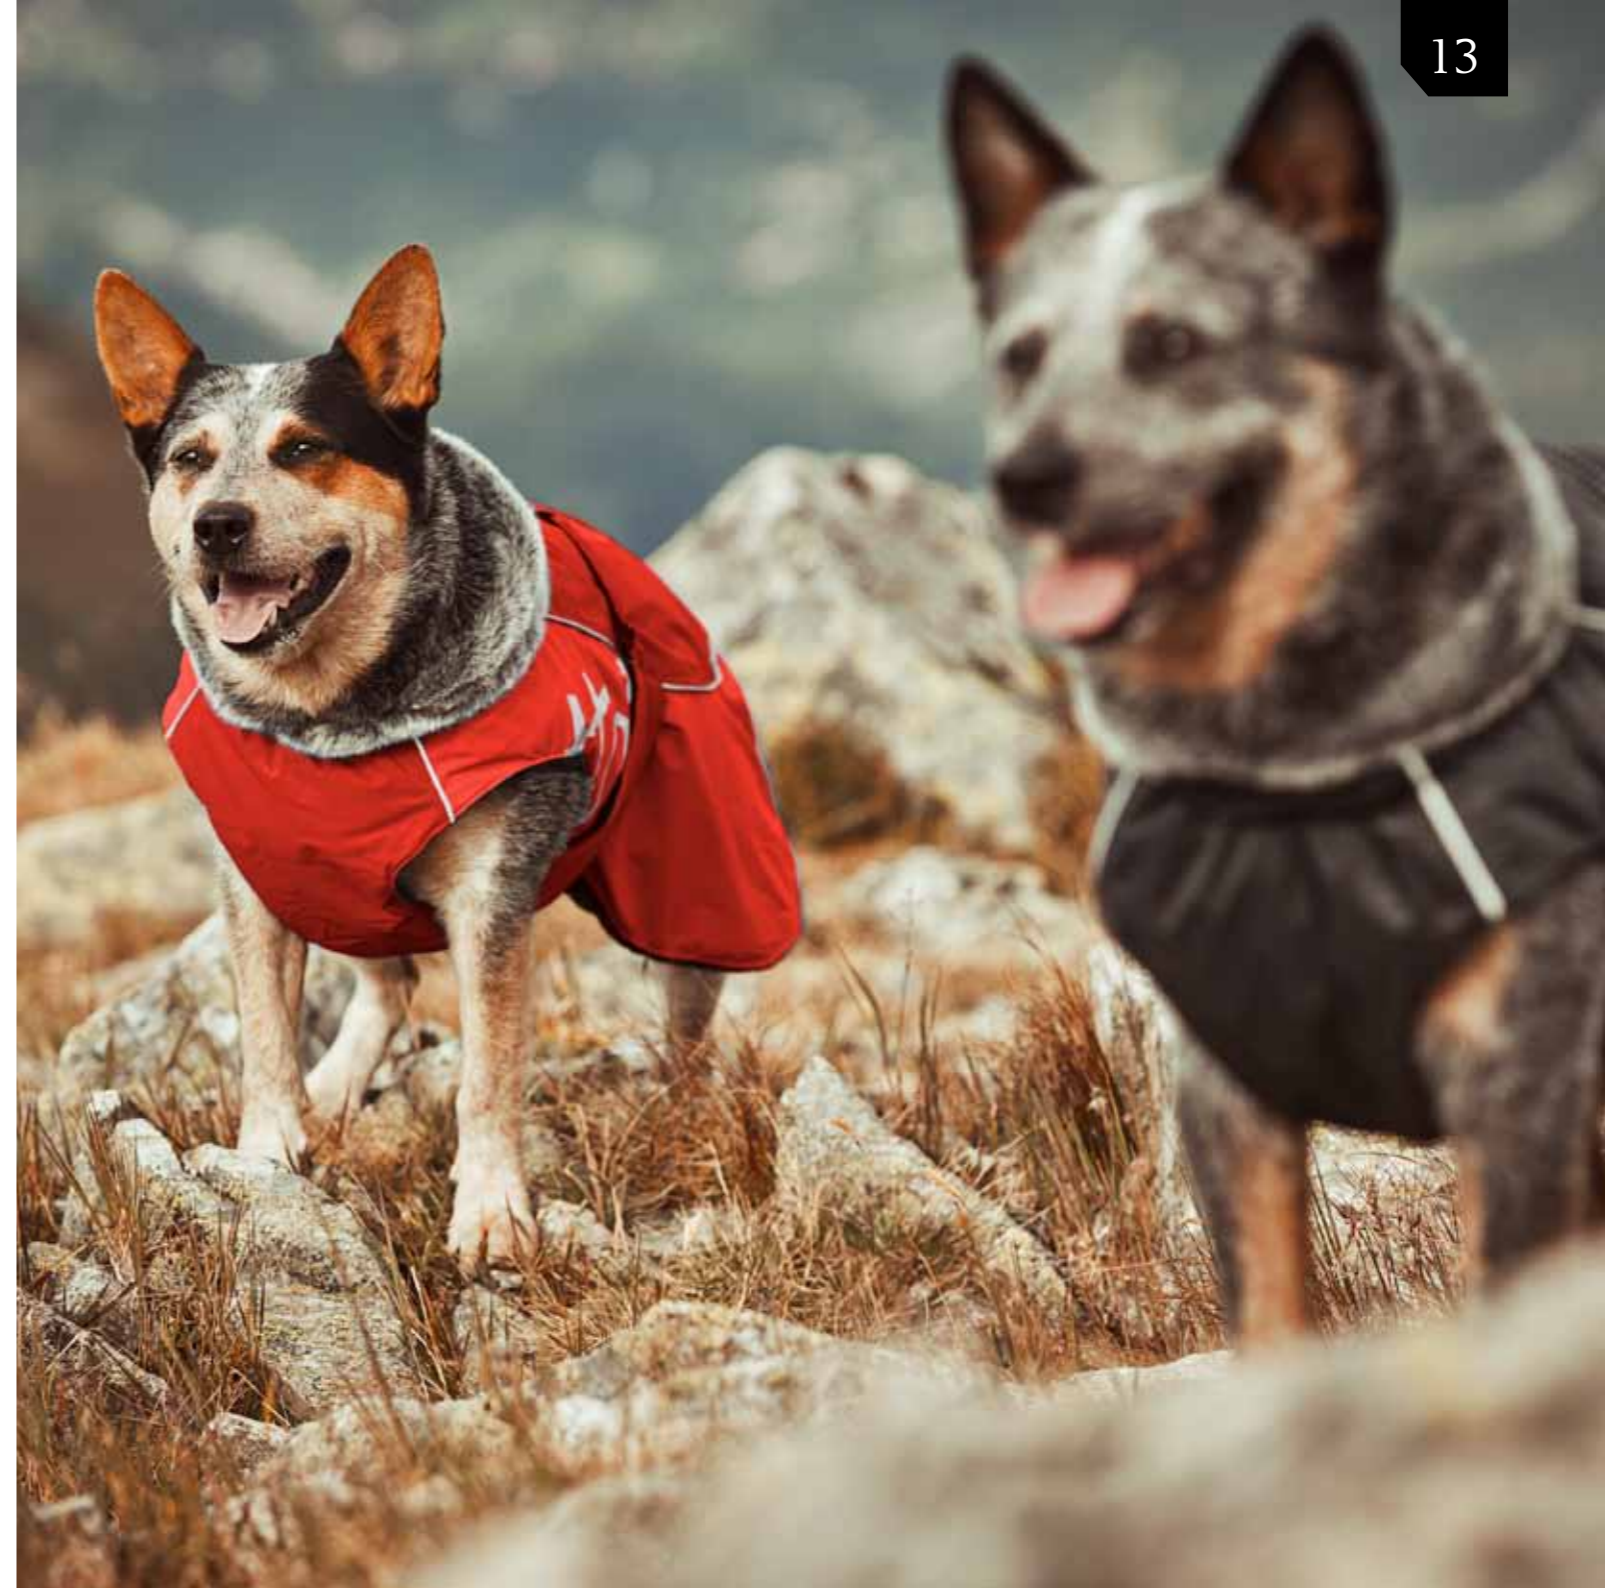

Note: If the purpose of the overall is to protect the fur of a long-haired dog, the legs of the overall can be longer than listed above. In this case, however, the overall should only be worn when the dog is on a leash or under its owner's supervision.