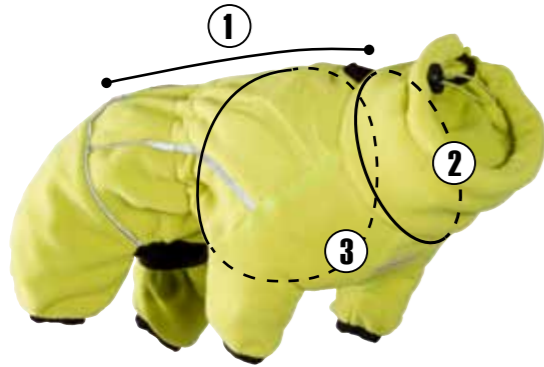

Key measurements for the Microfleece jumpsuit