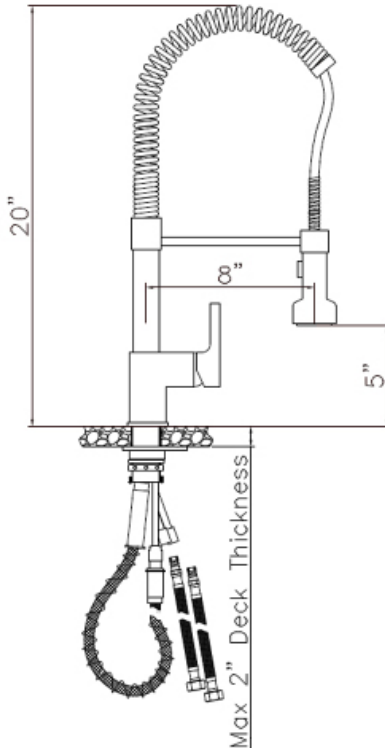

### Features

- Chrome Finish
- Ceramic valve cartridge
- Solid brass construction
- Pull-out spray head
- Single handle lever for easy use
- Up to 2" deck thickness
- 1 hole installation
- Limited Lifetime Warranty

### Dimensions

- Overall Height: 20"
- Spout Height: 5"
- Spout Reach: 8"

**Model: RVF1216CH**  
**Commercial Style Pullout**  
**Spray Kitchen Faucet**