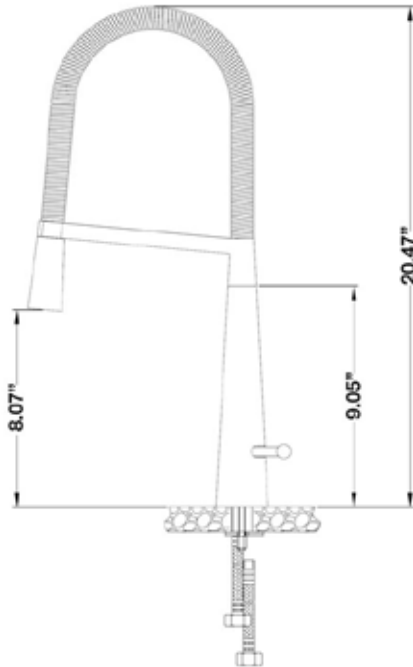

RVF1225BN

Single Handle Pull-Down Kitchen Faucet

Features

- Chrome Finish
- Ceramic valve cartridge
- Solid brass construction
- Pull-out spray head
- Single handle lever for easy use
- Up to 2" deck thickness
- 1 hole installation
- Limited Lifetime Warranty

Model: RVF1225BN
***Pullout Spray Kitchen
Faucet***

Dimensions

- Overall Height: 20.47"
- Spout Height: 8.07"

Tools Needed

Groove point
pliers

Adjustable
wrench

Phillips head
screwdriver

Safety Tips WARNING