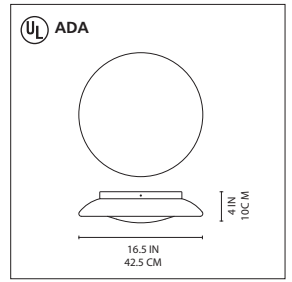

Lunex 17 wall/ceiling

incandescent source
• 2x60W (E26/A19)

fluorescent source
• 1x21W (GR10Q/T8/2D)
• 1x26W (G24q-3/T4)

fluorescent source
• 1x38W (GR10Q/T8/2D)
• 2x26W (G24q-3/T4)