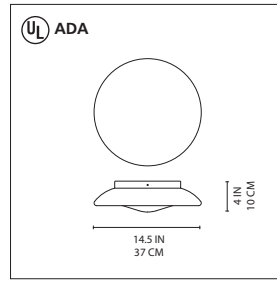

Lunex 15-17 wall/ceiling

Michele De Lucchi 2005

Wall or ceiling mounted luminaire for diffused incandescent or fluorescent lighting.

- diffuser in white opaline handblown glass with clear edge
- mounting plate in white powder coated steel with chrome plated steel fasteners
- mounting to standard electrical junction boxes centered on luminaire