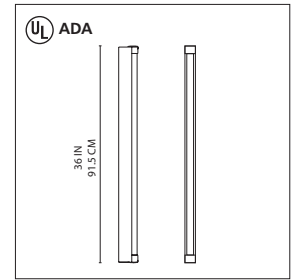

Basic strip 24-36-48 wall

Ron Rezek

Wall mounted luminaire for direct linear fluorescent lighting particularly suited for bathroom mirror applications.

- linear exposed fluorescent lamp
- body in aluminum extrusion with natural anodized or matte white powder coated finish
- end caps in chrome, silver, or white finish
- mounting to standard electrical junction boxes at center of luminaire
- fixture is supplied with a white powder coated cover plate for mounting on junction boxes and fitting for optional "pigtail" conduit for mounting without a cover plate as show in image on opposite page

Basic strip 24 wall

fluorescent source

• 1x17W (G13/T8).....

Basic strip 36 wall

fluorescent source

• 1x25W (G13/T8).....

Basic strip 48 wall

fluorescent source