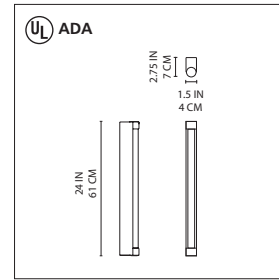

Basic strip 24-36-48 wall

Ron Rezek

Wall mounted luminaire for direct linear fluorescent lighting particularly suited for bathroom mirror applications.

- linear exposed fluorescent lamp
- body in aluminum extrusion with natural anodized or matte white powder coated finish
- end caps in chrome, silver, or white finish
- mounting to standard electrical junction boxes at center of luminaire
- fixture is supplied with a white powder coated cover plate for mounting on junction boxes and fitting for optional "pigtail" conduit for mounting without a cover plate as show in image on opposite page

Basic strip 24 wall

fluorescent source

• 1x17W (G13/T8).....

Basic strip 36 wall

fluorescent source

• 1x25W (G13/T8).....

Basic strip 48 wall

fluorescent source