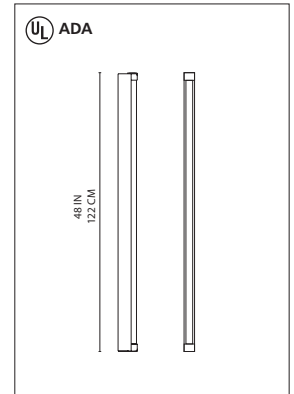

Basic strip 24-36-48 wall

Ron Rezek

Wall mounted luminaire for direct linear fluorescent lighting particularly suited for bathroom mirror applications.

- linear exposed fluorescent lamp
- body in aluminum extrusion with natural anodized or matte white powder coated finish
- end caps in chrome, silver, or white finish
- mounting to standard electrical junction boxes at center of luminaire
- fixture is supplied with a white powder coated cover plate for mounting on junction boxes and fitting for optional "pigtail" conduit for mounting without a cover plate as show in image on opposite page

Basic strip 24 wall

fluorescent source

• 1x17W (G13/T8).....

Basic strip 36 wall

fluorescent source

• 1x25W (G13/T8).....

Basic strip 48 wall

fluorescent source

• 1x32W (G13/T8).....