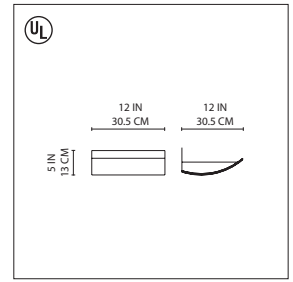

# Alena open wall

Rodney Ross

Wall mounted luminaire for indirect incandescent or fluorescent lighting.

- body constructed of anodized brushed aluminum and steel
- mounting to standard electrical junction boxes

## Alena open wall

incandescent source

• 2x75W (E26/A19).....

fluorescent source

• 2x13W (GX23/T4).....