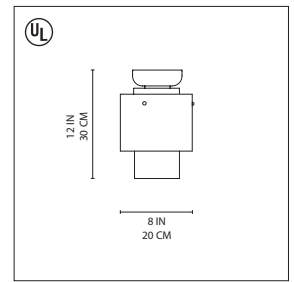

Ambit ceiling

Ron Rezek

Ceiling mounted luminaire for direct/indirect and diffused incandescent or fluorescent lighting.

- inner diffuser in etched white handblown glass and outer diffuser in either etched white or etched amber handblown glass
- canopy in die-cast aluminum with matte nickel plated steel or matte white powder coated finish
- mounting to standard electrical junction boxes