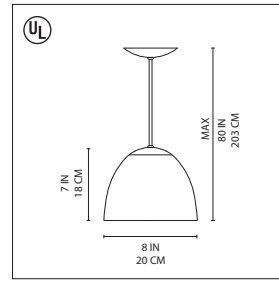

Dome N 8-14 suspension

Dome C 8-14 suspension

Ernesto Gismondi 2005

Suspension mounted luminaire providing direct and indirect incandescent or self ballasted fluorescent lighting.

- dome shaped diffuser in spun aluminum, available in two sizes: 8" and 14"
- diffuser in natural anodized aluminum finish with frosted glass lens at top, lens available in white, amber, indigo, and red, or diffuser in colored anodized finish in charcoal grey, yellow, and turquoise with white frosted glass lens at top of diffuser
- diffuser with colored finish has inner white reflective coating
- ceiling canopy in anodized aluminum
- provided with 6 foot white electrical cord
- mounting to standard electrical junction boxes

Dome C/N 8 suspension

incandescent source

• 1x75W (E26/A19)

Dome C/N 14 suspension

incandescent source

• 1x100W (E26/A19)