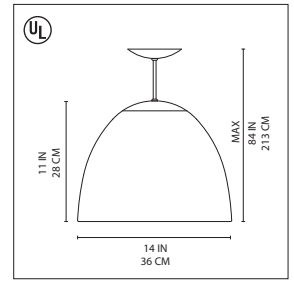

Dome N 8-14 suspension

Dome C 8-14 suspension

Ernesto Gismondi 2005

Suspension mounted luminaire providing direct and indirect incandescent or self ballasted fluorescent lighting.

- dome shaped diffuser in spun aluminum, available in two sizes: 8" and 14"
- diffuser in natural anodized aluminum finish with frosted glass lens at top, lens available in white, amber, indigo, and red, or diffuser in colored anodized finish in charcoal grey, yellow, and turquoise with white frosted glass lens at top of diffuser
- diffuser with colored finish has inner white reflective coating
- ceiling canopy in anodized aluminum
- provided with 6 foot white electrical cord
- mounting to standard electrical junction boxes

Dome C/N 8 suspension

incandescent source

• 1x75W (E26/A19)

Dome C/N 14 suspension

incandescent source

• 1x100W (E26/A19)