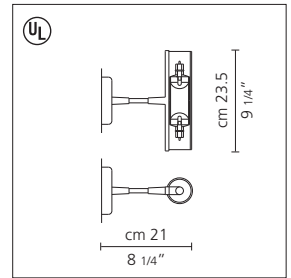

Acheo wall

Gianfranco Frattini

Wall mounted luminaire for indirect halogen lighting.

- diffuser in clear Pyrex glass with high efficiency reflector in perforated anodized aluminum
- diffuser frame in die-cast aluminum
- stem and canopy in chromed steel
- mounting to 4" octagonal electrical junction box centered on luminaire