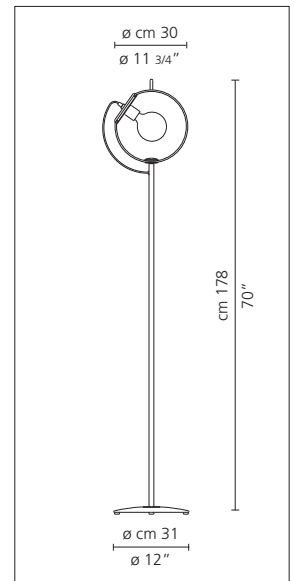

# Miconos floor

Ernesto Gismondi

Floor standing luminaire for diffused incandescent lighting.

- diffuser in transparent handblown glass with handle and lampholder assembly in chrome plated steel
- base and stem in chrome plated steel
- foot dimmer on cord