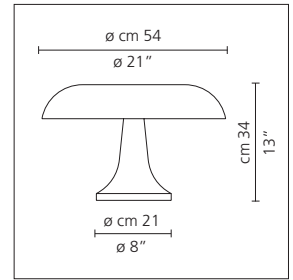

Nesso

Giancarlo Mattioli
Gruppo Architetti Urbanisti Citta' Nuova

Table standing or wall mounted luminaire for direct and diffused incandescent lighting.

- body and diffuser in injection molded ABS thermoplastic, available in white or orange
- on/off switch on cord

Nesso

incandescent source

- 4x25W (E12/G16 $\frac{1}{2}$).....

Represented in the Twentieth Century Design Collection of the Metropolitan Museum of Art, New York (USA)

Included in the Design Collection of The Museum of Modern Art, New York (USA)