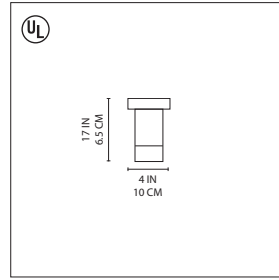

# Dupla ceiling

Ron Rezek

Ceiling mounted luminaires for direct halogen lighting.

- body in die-cast aluminum with silver painted finish
- die-cast diffuser cylinder in brushed aluminum finish or white sanded glass diffuser
- mounting to standard electrical junction boxes