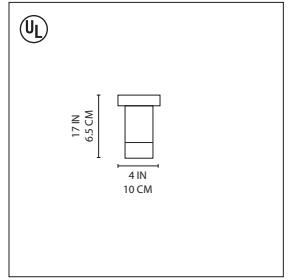

# Dupla ceiling

Ron Rezek

Ceiling mounted luminaires for direct halogen lighting.

- body in die-cast aluminum with silver painted finish
- die-cast diffuser cylinder in brushed aluminum finish or white sanded glass diffuser
- mounting to standard electrical junction boxes

Dupla ceiling glass

halogen source

- 1x75W (GY6.35/T4)  
supplied.....

Dupla ceiling aluminum

halogen source

- 1x75W (GU5.3/MR16)  
supplied.....