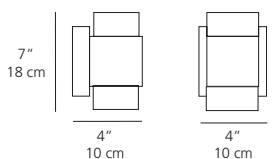

Dupla HAL and LED double wall

halogen source

- 2 x 35W (GY6.35/T4) supplied

or

LED source

- 2 LED/6W (MR16 base bulb) supplied