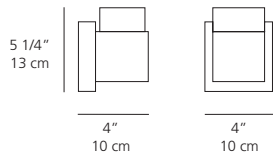

Appliques murales offrant un éclairage fluorescent direct et diffus, un éclairage halogène direct à basse tension ou un éclairage à DEL.

Luminarias de pared para iluminación fluorescente directa y difusa, iluminación halógena directa de bajo voltaje o iluminación LED.

Matériaux: corps en aluminium moulé au fini à la poudre grise mate • diffuseur en aluminium moulé au fini à la poudre argentée mate (modèle HAL à DEL seulement) ou en verre dépoli soufflé à la main • ballast fluorescent intégré à la douille de la lampe • transformateur de basse tension intégré au corps offert en option pour un éclairage halogène de 277 volts • se fixe aux boîtes de connexion électrique standard • modèle HAL à DEL à utiliser seulement à l'intérieur

Materiales: cuerpo de fundición de aluminio con acabado mediante pintura en polvo blanca mate • difusor de fundición de aluminio con acabado recubierto en polvo plateado (sólo versión HAL y LED) o vidrio blanco grabado, soplado a mano • balasto fluorescente integrado en la lámpara • transformador de bajo voltaje halógeno de 277V opcional, incorporado en el cuerpo • montaje en cajas de conexiones estándar • versión HAL y LED para el interior solamente

ADA

Dupla HAL and LED single wall

halogen source

- 1 x 35W (GY6.35/T4) supplied

or

LED source

- 1 LED/3W (MR16 base bulb) supplied

ADA