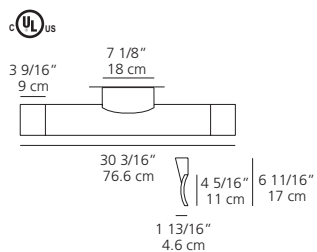

Surf mini 30 wall

fluorescent source

- 1 x 24W (G5/T5 HO)