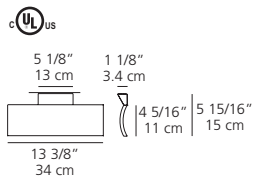

Surf mini 14-30 wall

design
Neil Poulton
2003

Artemide®
www.artemide.net

Wall mounted luminaires for indirect and direct diffused halogen or fluorescent lighting.

Materials: structure in extruded aluminum with white or grey (Surf 30 only) finish • fluorescent version perforated for direct accent lighting, provided with frosted white, blue, and orange colored filters

Light emission

Colors

Appliques murales à éclairage halogène ou fluorescent diffus direct et indirect.

Lámpara de pared con iluminación directa e indirecta halógena o fluorescente difusa.

Matériaux: structure en aluminium extrudé avec finition en blanc ou gris (Surf 30 seulement) • version fluorescente fournie avec perforations et filtres blanc dépoli, bleu, et orange pour éclairage direct

Materiales: estructura de aluminio extrusionado con acabado blanco o gris (navegar por sólo 30) • versión fluorescente perforada para la iluminación directa de acento, siempre con el mate blanco, azul, naranja y filtros de colores

Surf mini 14 wall

halogen source

- 1 x 150W (R7S/T3) supplied