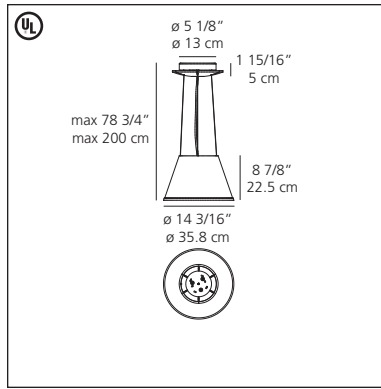

Choose suspension
Choose mega suspension

Matteo Thun 2008

Cable suspended luminaires for direct and diffused incandescent or fluorescent lighting.

- diffuser in transparent polycarbonate with pleated design incorporating a red thermoformed silk-screened polycarbonate or parchment paper removable insert (custom colors available)
- grey thermoplastic canopy with clear electrical cords and stainless steel cable
- mounting to standard electrical junction boxes
- newly redesigned to incorporate compact fluorescent option utilizing GU24 base with integrated ballast and lamp holder