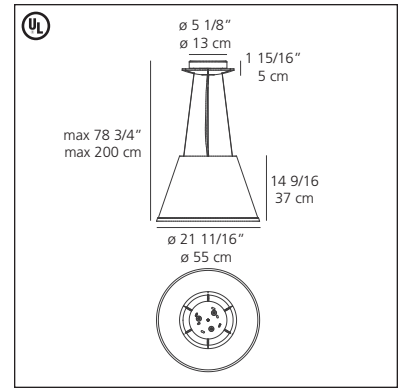

Choose suspension

incandescent source

- 1 x 100W (E26/A19).....

or

fluorescent source

- 1 x 13W (GX24q-1/T4).....

or

- 1 x 18W (GX24q-2/T4).....