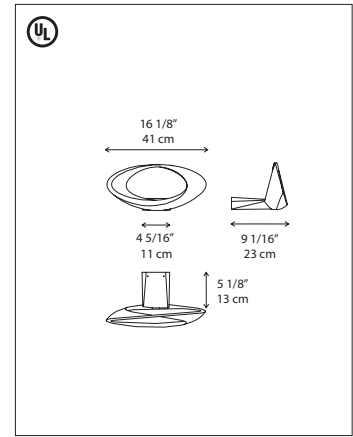

# Cabildo wall

Eric Solé 2008

Wall mounted luminaire for indirect and diffused halogen lighting.

- upper body structure and wall support in die-cast aluminum in painted white finish
- specular aluminum reflector and lamp concealed in the inner curve of the structure
- lamp shielded by frosted glass guard
- mounting to standard electrical junction boxes