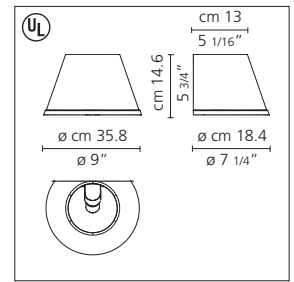

Choose wall

Matteo Thun 2005

Wall mounted luminaire for direct and diffused incandescent lighting.

- diffuser in transparent polycarbonate with pleated design incorporating a red silk and polycarbonate fiber blend or parchment paper removable insert (custom colors available)
- mounting to standard electrical junction boxes