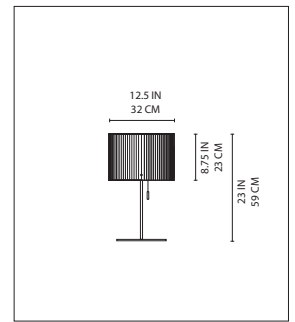

Bolo table

Peclar Nalbandian, Ron Rezek 2005

Table standing luminaire for diffused incandescent lighting.

- diffuser in handblown ribbed etched white glass
- stem and diffuser supports in chrome plated steel
- base and socket cover in polished aluminum
- on/off pull switch with chrome plated steel pull
- clear cord with in-line dimmer

Bolo table

incandescent source

• 1x100W (E26/G30).....