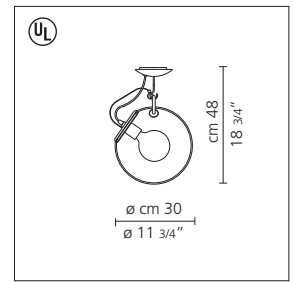

# Miconos ceiling

Ernesto Gismondi

Ceiling mounted luminaire for diffused incandescent lighting.

- diffuser in transparent handblown glass
- diffuser handle and lampholder assembly in chrome plated steel
- supporting bracket in chrome plated steel
- mounting to standard electrical junction boxes