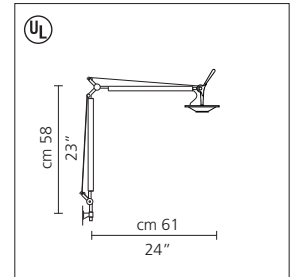

Tolomeo LED wall

LED source

• 1x5W