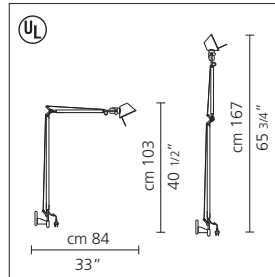

- wall surface mounted bracket support $\varnothing 3\frac{1}{4}"$ ($\varnothing 8.25\text{cm}$) in polished die-cast aluminum, suitable for luminaire cord and plug connection to wall outlet only
- wall junction box or surface mounted bracket support $\varnothing 4\frac{1}{2}"$ ($\varnothing 11.43\text{cm}$) in polished die-cast aluminum, suitable for dual installation (mandatory use for "maxi wall")

• 1x100W (E26/A19).....

or

fluorescent source

• 1x13W (GX23-2/T4).....

Tolomeo micro wall

incandescent source

• 1x60W (E12/G16½) supplied.....

Tolomeo maxi wall