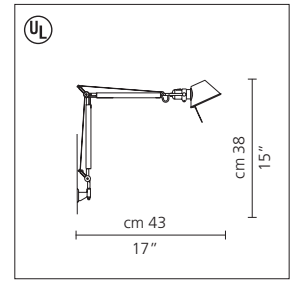

Tolomeo micro wall

incandescent source

• 1x60W (E12/G16½) supplied.....