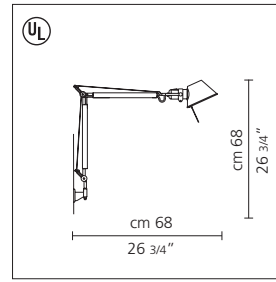

- wall surface mounted bracket support $\varnothing 3\frac{1}{4}"$ ($\varnothing 8.25\text{cm}$) in polished die-cast aluminum, suitable for luminaire cord and plug connection to wall outlet only
- wall junction box or surface mounted bracket support $\varnothing 4\frac{1}{2}"$ ($\varnothing 11.43\text{cm}$) in polished die-cast aluminum, suitable for dual installation (mandatory use for "maxi wall")

Tolomeo wall

incandescent source

• 1x100W (E26/A19).....

or

fluorescent source

• 1x13W (GX23-2/T4).....

Tolomeo mini wall

incandescent source