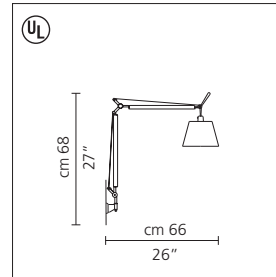

Tolomeo with shade wall

incandescent source

• 1x100W (E26/A19).....