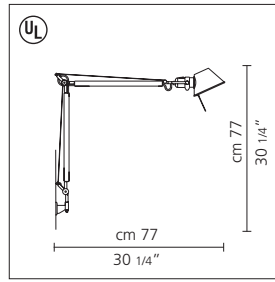

- wall surface mounted bracket support $\varnothing 3\frac{1}{4}"$ ($\varnothing 8.25\text{cm}$) in polished die-cast aluminum, suitable for luminaire cord and plug connection to wall outlet only
- wall junction box or surface mounted bracket support $\varnothing 4\frac{1}{2}"$ ($\varnothing 11.43\text{cm}$) in polished die-cast aluminum, suitable for dual installation (mandatory use for "maxi wall")