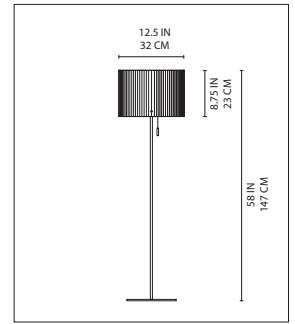

Bolo floor

Peclar Nalbandian, Ron Rezek 2005

Floor standing luminaire for diffused incandescent lighting.

- diffuser in handblown ribbed etched white glass
- stem and diffuser supports in chrome plated steel
- base and socket cover in polished aluminum
- on/off pull switch with chrome plated steel pull
- clear cord with in-line dimmer