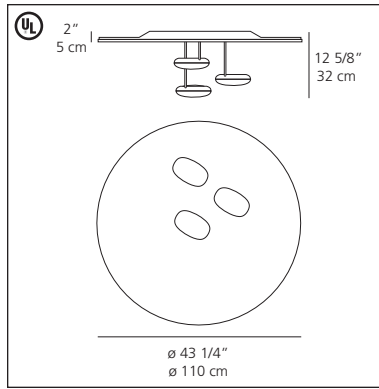

Droplet ceiling

Droplet mini ceiling/wall

Ross Lovegrove 2009

"Droplet is a ceiling light that appears as a pool of liquid aluminum reflecting three light pebbles. It has been generated totally by digital means and freezes in time the act of ripples that cross each other to define reflective zones and acts as a form of liquid dichroic."

- Ross Lovegrove

Ceiling or wall (mini only) mounted luminaires for indirect halogen lighting.

- illuminated reflective units (pebbles) and stem in die-cast aluminum polished chrome finish
- disc in die-cast aluminum in glossy grey finish
- mounting directly to rigid ceiling surface (hardware by others) over standard electrical junction boxes

Droplet ceiling

halogen source

- 3 x 200W (R7S/T3) supplied.....