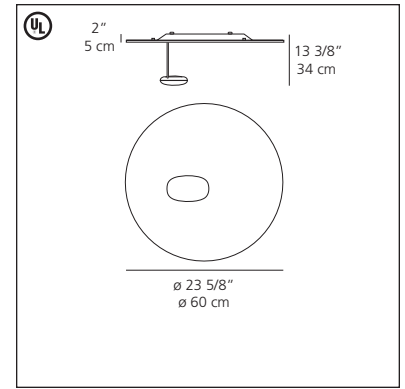

Droplet mini ceiling/wall

halogen source

- 1 x 200W (R7S/T3) supplied.....