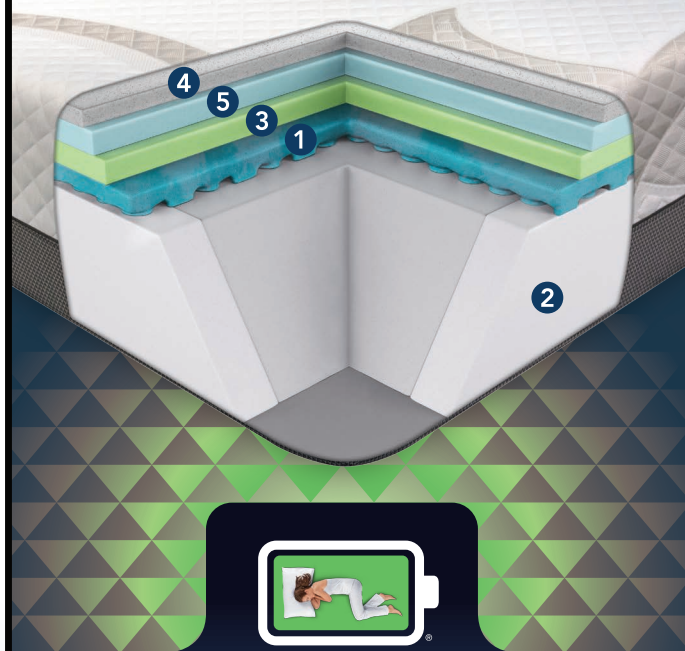

RECHARGE®

MEMORY FOAM PLUS

CONFORMING SUPPORT

1. **1 Engineered Gel Support Layer:**
   Over 700 sculpted foam cushions respond independently to your shape and movement for personalized support. Airflow between the cushions helps dissipate heat, to keep you in a comfortable sleeping zone.
2. **2 BeautyEdge®:**
   Offers a firmer perimeter providing support and stability right to the Edge.

COMFORT

1. **3 BeautyCloud™ Memory Foam:**
   Molds to your body for proper support and pressure relieving comfort for a better night's sleep.

TEMPERATURE MANAGEMENT

1. **4 AirCool® Max Memory Foam:**
   Uses the conductive properties of micro-diamond technology to help move heat away from your body and maintain ideal sleep temperature.
2. **5 AirCool® Gel Memory Foam:**
   Helps deliver higher airflow for a cool, comfortable sleep

Illustration is representative of the Series 4.0 model. Other model constructions may vary.

10 YEAR LIMITED WARRANTY