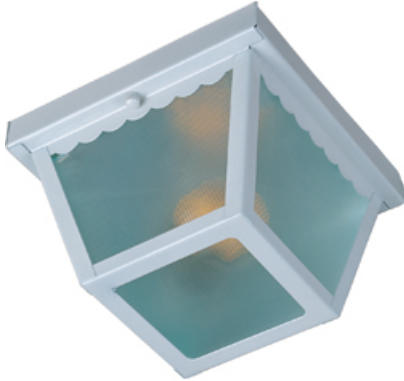

Lighting Your Life Since 1970

Product Specifications - 6203FTWT

Job Name:	Job Type:
Quantity:	Comments:

6203FTWT
Outdoor Essentials 1-Light Outdoor Ceiling Mount

Finish
White

Glass/Shade
Frosted

Product Category
Outdoor Ceiling Mount

Lamping

Number of Bulbs	1
Light Type	Incandescent
Bulb Type	MB
Max Bulb Wattage	75
Max Fixture Wattage	75
Rated Life	±2,500 Hours
Rated Lumens	±800
Color Temp	±2,700 K
Bulb(s)	Not Included
Light Up/Down	N/A
Beam Spread	N/A
CRI	N/A
Photo Cell Included	N/A
Ballast/Driver/Transformer	No
Dimmable	Standard

Measurements

Width	7.5"
Height	5.0"
Length	N/A
Extension	N/A
Back Plate Width	N/A
Back Plate Height	N/A
HCO	N/A
Min Overall Height	N/A
Max Overall Height	N/A
Hanging Weight	2.8 lbs
Height Adjustable	N/A
Slope	N/A
Chain Length	N/A
Wire Length	N/A
Canopy Width	N/A
Canopy Height	N/A
Canopy Length	N/A