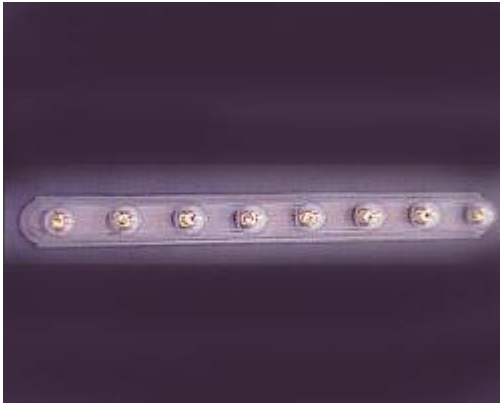

Product Specifications

7128NW - 8-Light Bath Vanity

Item: 7128NW
 Collection: Maxim
 Finish: Navaho White
 Glass:

Fixture Dimensions

Width: 48" Height: 5"
 Length: Extension: 5"
 HCO: Back Plate: x
 Chain: 0' Wire: 0'

Individual	Weight	Length	Width	Height	Case	Weight	Length	Width	Height
Qty: 1	5 lbs	48"	5"	2"	Qty: 6	35 lbs	48"	11"	8"

Maxim Lighting International, ET2 Contemporary Lighting and all designs, logos and images © 2008 Maxim Lighting International. All Rights Reserved. Maxim Lighting International reserves the right, at any time, to make changes in the design and/or construction of the product including the discontinuation of product without prior notice. Products are subject to revision in design and/or construction to conform to changes in UL and/or CSA standards, or that which may be required by law or availability of material.