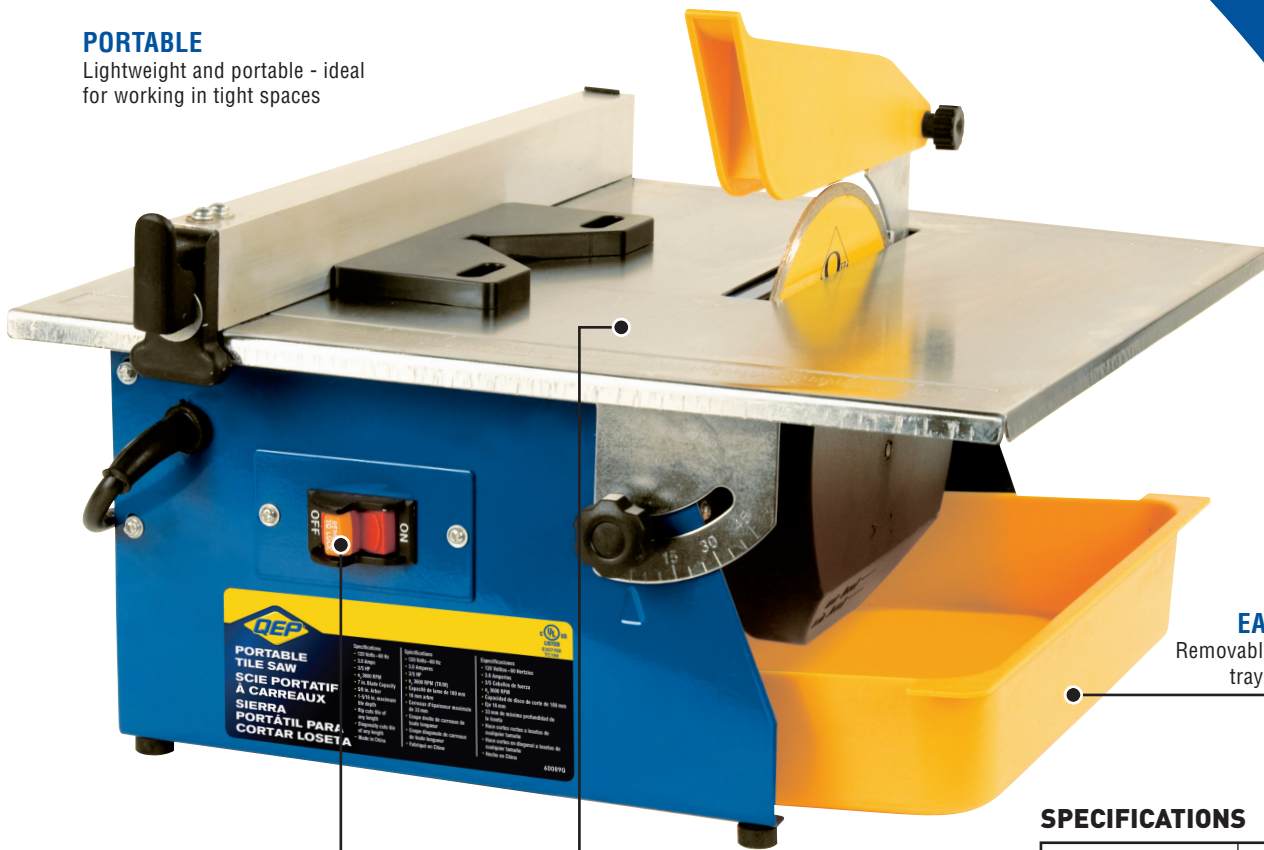

### PORTABLE

Lightweight and portable - ideal for working in tight spaces

### EASY CLEAN-UP

Removable, rustproof water tray for easy clean-up

### CONVENIENT

Adjustable tilting table for precision 15°, 30° and 45° miter cuts

### SPECIFICATIONS

ITEM NO.	60089Q
MOTOR	3/5-Peak HP
RPM	3600
AMPS	3.75
BLADE CAPACITY	7 in.
ARBOR	5/8 in.
SIZE	15.8" x 17.8" x 9.6"
WEIGHT	28.6 lbs.
CUT SIZES	Unlimited
DEPTH OF CUT	1.3 in.

The 60089Q 7 in. Tile Saw is the perfect saw for projects of all sizes. The 60089Q has a powerful direct-drive motor with unlimited cutting capacity making it the ideal choice for any job. The compact design also allows for easy transport and working in tight places. The 60089Q comes equipped with a 7 in. diamond blade, a rip/angle guide and a tilt-up table for miter cuts.