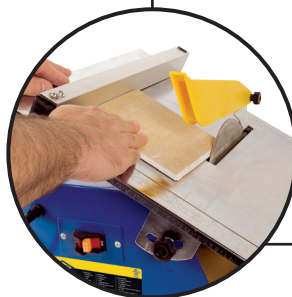

### EASY CLEAN-UP

Removable, rustproof water tray for easy clean-up

### CONVENIENT

Adjustable tilting table for precision 15°, 30° and 45° miter cuts