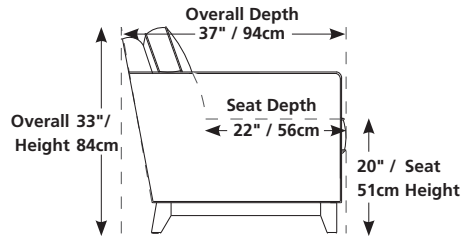

77362 / 70362 ANDREO

Over 300 leathers and fabrics to choose from. Your choice...

Cosmopolitan

Cosmopolitan... ...your style.

Palliser® has the answer with a wide array of classic modern shapes that suit today's urban style to a T. With over 300 coverings to choose from, the look is custom, personal and truly unique.

83" / 211cm wide
01 sofa
inside arm to inside arm
= 66" / 168cm

61" / 155cm wide
03 loveseat
inside arm to inside arm
= 44" / 112cm

39" / 99cm wide
02 chair
inside arm to inside arm
= 22" / 56cm

35" x 35" x 17"
89cm x 89cm x 43cm
04 ottoman

83" x 37" x 35"
211cm x 94cm x 89cm
21 sofabed 54"
inside arm to inside arm
= 66" / 168cm

76" / 193cm wide
12 LHF sofa
13 RHF sofa

85" / 216cm wide
35 RHF corner chaise
36 LHF corner chaise