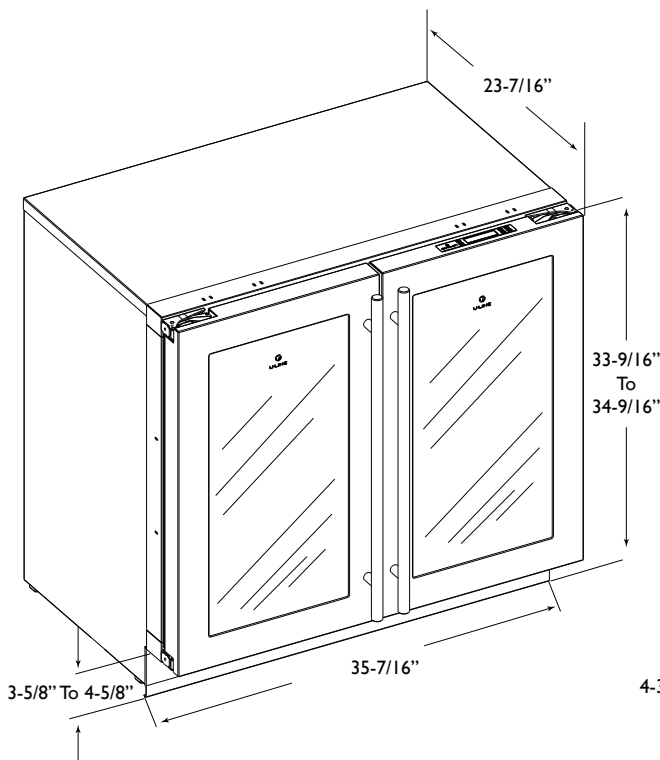

INTERIOR / EXTERIOR

- Six adjustable tempered glass shelves with 11 positions optimize storage space for a wide variety of options
- Black interior with LED theater lighting optimizes elegant display
- Standard commercial stainless steel handle is interchangeable with professional handle option
- LowE coated, argon gas filled thermopane glass door provides protection from harmful UV rays and added insulating energy efficiency
- Robust, concealed and covered hinges with built-in door stop and closer
- Convenient crisper drawer comes in handy to store smaller items and keep them fresh

INTEGRATION

- Standard commercial stainless steel handle is interchangeable with professional handle option
- Adjustable toe-kick - front to back and up and down allows for seamless installation
- Front adjustable rear leveling legs greatly eases installation
- Allow a 2-1/2" clearance on hinged side for 90° door opening when installed adjacent to a wall (for stainless steel model)
- No additional clearance around sides, top or rear of unit is needed for ventilation

Adjustment and configuration of shelves allows for storing taller items

Dual Zone System featured in 3036RRGL

3036RRGLS Stainless Model

3036RRGLOL Overlay Model

DIMENSIONS AND SPECIFICATIONS

OVERALL DIMENSIONS

Height	33-9/16" (85.2)
Width	35-7/16" (90)
Depth	23-7/16" (60)
With stainless steel handle	25-5/16" (64.3)
Shipping weight:	
Stainless model	214 lbs (97 kg)
Overlay model	204 lbs (92.5 kg)
Running amps	2.4
Amps pertain to voltage rating	110/115 Volt, 60 Hz
Capacities:	
Refrigerator volume	7.1 Cu Ft