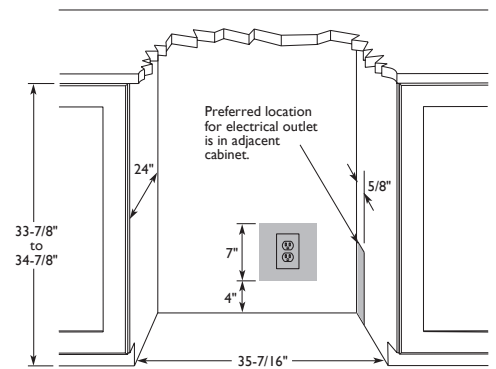

3036RRGL

Stainless	U-3036RRGLS-00
Overlay	U-3036RRGLOL-00

Please visit www.u-line.com for installation guide.
All specifications are subject to change without notice.