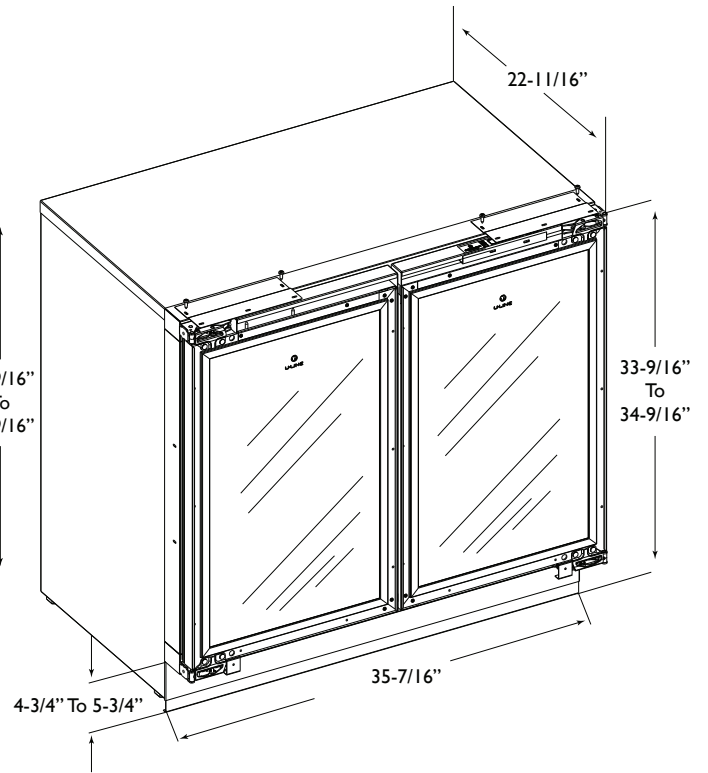

INTERIOR / EXTERIOR

- Six adjustable tempered glass shelves with 11 positions optimize storage space for a wide variety of options
- Black interior with LED theater lighting optimizes elegant display
- Standard commercial stainless steel handle is interchangeable with professional handle option
- LowE coated, argon gas filled thermopane glass door provides protection from harmful UV rays and added insulating energy efficiency
- Robust, concealed and covered hinges with built-in door stop and closer
- Convenient crisper drawer comes in handy to store smaller items and keep them fresh

INTEGRATION

- Standard commercial stainless steel handle is interchangeable with professional handle option
- Adjustable toe-kick - front to back and up and down allows for seamless installation
- Front adjustable rear leveling legs greatly eases installation
- Allow a 2-1/2" clearance on hinged side for 90° door opening when installed adjacent to a wall (for stainless steel model)
- No additional clearance around sides, top or rear of unit is needed for ventilation

Adjustment and configuration of shelves allows for storing taller items

Dual Zone System featured in 3036RRGL

3036RRGLS Stainless Model

3036RRGLOL Overlay Model

DIMENSIONS AND SPECIFICATIONS

OVERALL DIMENSIONS

Height	33-9/16" (85.2)
Width	35-7/16" (90)
Depth	23-7/16" (60)
With stainless steel handle	25-5/16" (64.3)
Shipping weight:	
Stainless model	214 lbs (97 kg)
Overlay model	204 lbs (92.5 kg)
Running amps	2.4
Amps pertain to voltage rating	110/115 Volt, 60 Hz
Capacities:	
Refrigerator volume	7.1 Cu Ft