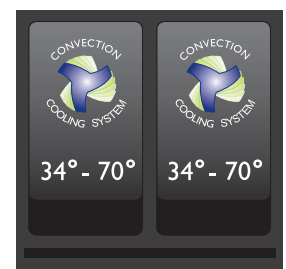

Dual Zone System featured in 3036RRGL