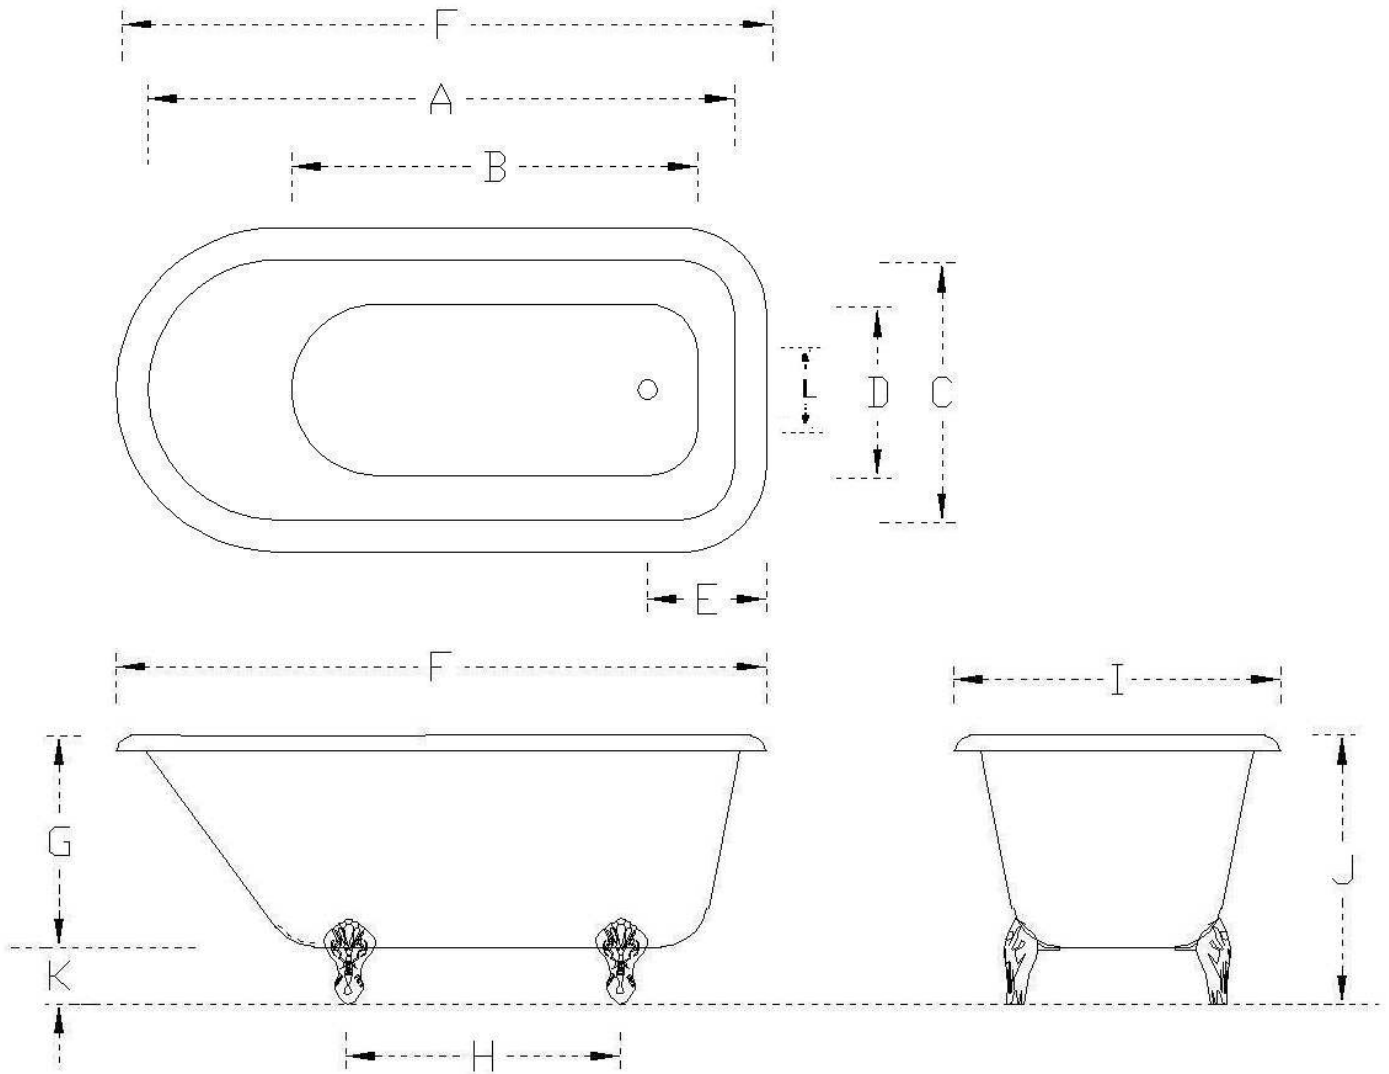

Tub Specifications – Acrylic Traditional Tub

	A	B	C	D	E	F	G	H	I	J	K	L	VOL	WGHT
P0950	54.1"	37.4"	24.4"	17.7"	11.8"	60.2"	18.5"	25"	29.9"	24"	5.5"	3 3/8"	46 GAL	119 LB
P0978	54.1"	37.4"	24.4"	17.7"	11.8"	60.2"	18.5"	25"	29.9"	24"	5.5"		46 GAL	119 LB
P0979	54.1"	37.4"	24.4"	17.7"	11.8"	60.2"	18.5"	25"	29.9"	24"	5.5"	7"	46 GAL	119 LB