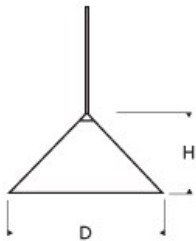

**ACCESSORIES & OPTICAL CONTROLS**

Swag Hook

**WEIGHT**

1.45lb / 0.66kg

**ORDERING INFORMATION**

700	SYSTEM	SKY	SHAPE OR SIZE	COLOR	FINISH	LAMP
FJ	FREEJACK (MONO POINT)	1212"	DIAMETER	CP COPPER	Z ANTIQUE BRONZE	12 VOLT HALOGEN
K	KABLE LITE	088"	DIAMETER	SN SATIN NICKEL	C CHROME	-LED 12 VOLT LED
MO	MONORAIL				S SATIN NICKEL	3000K
MO2	TWO-CIRCUIT MONORAIL					-24 24 VOLT HALOGEN