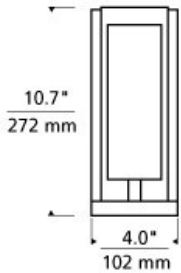

Sara Wall

AMBER

CLEAR

SMOKE

DESCRIPTION

Pure indulgence, the Sara is cut from a solid block of crystal and formed into an elegant cylinder which surrounds a hand-blown inner white glass diffuser and sits atop a die-cast metal base. Instantly elevates any space. Incandescent includes 120 volt, 60 watt T10 medium base lamp. Fluorescent includes 120 volt 26 watt GX24Q-3 base triple tube compact fluorescent lamp. May also be lamped with 32 watt GX24Q-3 base triple tube compact fluorescent lamp (not included). Incandescent version dimmable with standard incandescent dimmer.

INSTALLATION

Mounts to a standard 4" square junction box with round plaster ring (provided by electrician).

DIMMING

Incandescent version dimmable with standard incandescent dimmer.

ORDERING INFORMATION

700WSSAR	COLOR	FINISH	LAMP
A	AMBER	Z ANTIQUE	INCANDESCENT 120V
C	CLEAR	BRONZE	-CF COMPACT FLOURESCENT
K	SMOKE	C CHROME	120V
		S SATIN NICKEL	