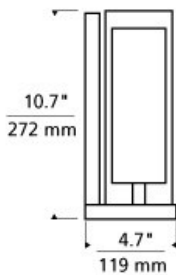

Sara Wall

AMBER

CLEAR

SMOKE

DESCRIPTION

Pure indulgence, the Sara is cut from a solid block of crystal and formed into an elegant cylinder which surrounds a hand-blown inner white glass diffuser and sits atop a die-cast metal base. Instantly elevates any space. Incandescent includes 120 volt, 60 watt T10 medium base lamp. Fluorescent includes 120 volt 26 watt GX24Q-3 base triple tube compact fluorescent lamp. May also be lamped with 32 watt GX24Q-3 base triple tube compact fluorescent lamp (not included). Incandescent version dimmable with standard incandescent dimmer.

INSTALLATION

Mounts to a standard 4" square junction box with round plaster ring (provided by electrician).

DIMMING

Incandescent version dimmable with standard incandescent dimmer.

ORDERING INFORMATION

700WSSAR	COLOR	FINISH	LAMP
A	AMBER	Z ANTIQUE	INCANDESCENT 120V
C	CLEAR	BRONZE	-CF COMPACT FLOURESCENT
K	SMOKE	C CHROME	120V
		S SATIN NICKEL	