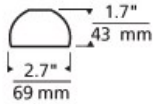

**WEIGHT**

0.2lb / 0.09kg

**ORDERING INFORMATION**

700FIRA	COLOR	FINISH
O	OWL (AMBER)	Z ANTIQUE BRONZE
P	PEACOCK (BLUE-GREEN)	C CHROME
S	SWAN (WHITE)	S SATIN NICKEL

**TECH LIGHTING®**

7400 Linder Avenue T 847.410.4400  
 Skokie, Illinois 60077 F 847.410.4500